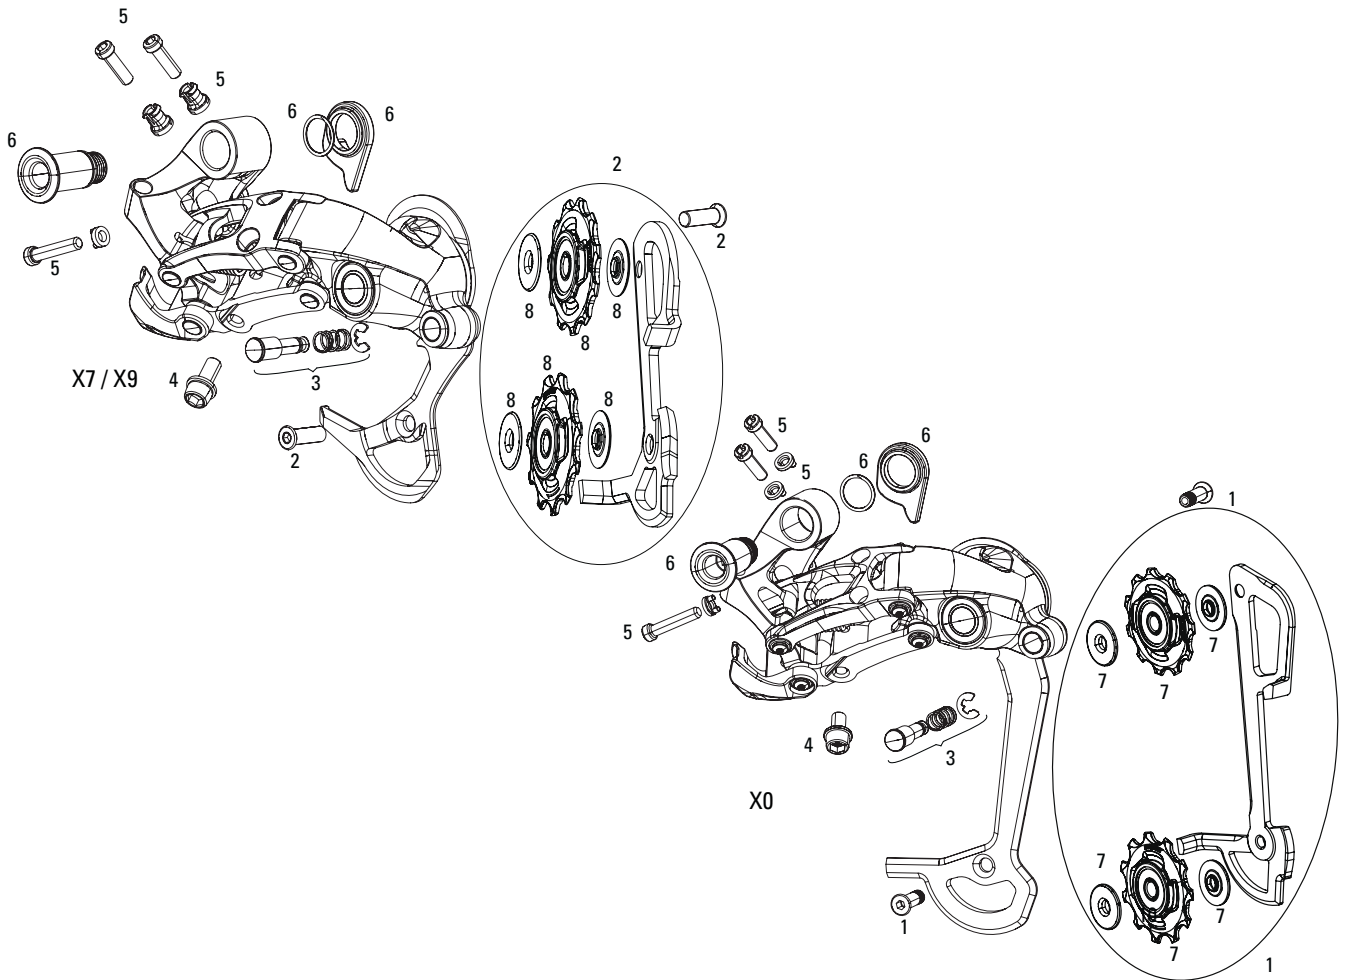

SRAM X0 / X9 / X7 TYPE 2/2.1 - REAR DERAILLEUR 2x10

No.	Part Number	Description
-----	-------------	-------------

1	11.7518.010.000	X0 TYPE2 Rear Derailleur Cage Kit Long (Inner Cage & Pulleys, Outer Cage Not Replaceable)
1	11.7518.010.001	X0 TYPE2 Rear Derailleur Cage Kit Medium (Inner Cage & Pulleys, Outer Cage Not Replaceable)
1	11.7518.010.002	X0 TYPE2 Rear Derailleur Cage Kit Short (Inner Cage & Pulleys, Outer Cage Not Replaceable)
2	11.7518.011.000	X9 TYPE2 Rear Derailleur Cage Kit Long (Inner Cage & Pulleys, Outer Cage Not Replaceable)
2	11.7518.011.001	X9 TYPE2 Rear Derailleur Cage Kit Medium (Inner Cage & Pulleys, Outer Cage Not Replaceable)
2	11.7518.027.000	X7 TYPE2 Rear Derailleur Cage Kit Long (Inner Cage & Pulleys, Outer Cage Not Replaceable)
2	11.7518.011.002	X9 TYPE2 Rear Derailleur Cage Kit Short (Inner Cage & Pulleys, Outer Cage Not Replaceable)
3	11.7518.012.000	XX1/X01/DH/X0/CX1/X1/X9/X7 Type 2/2.1 Cage Lock with Spring Qty 1
4	11.7515.026.000	X0 Type 2 / 06-11 X0 Rear Derailleur 10 Speed Cable Anchor Bolt/Washer, Qty 1
4	11.7515.058.000	X9 Type 2 / 11 X9 Rear Derailleur 10 Speed Cable Anchor Bolt/ Washer Kit QTY1
5	11.7515.047.000	X0 Type 2 / 11 X0 Rear Derailleur 10 Speed B Screw / Limit Screw Kit
5	11.7515.055.000	X9 Type 2 / 11 X9 Rear Derailleur 10 Speed B Screw / Limit Screw Kit
6	11.7515.049.000	X0/X9 Type 2 / 11 X0/X9 Rear Derailleur 10 Speed Hanger BoltKit
7	11.7518.018.000	X0 Type2 Rear Derailleur Pulley Kit Qty2
8	11.7518.018.001	X9/X7 Type2 Rear Derailleur Pulley Kit Qty2