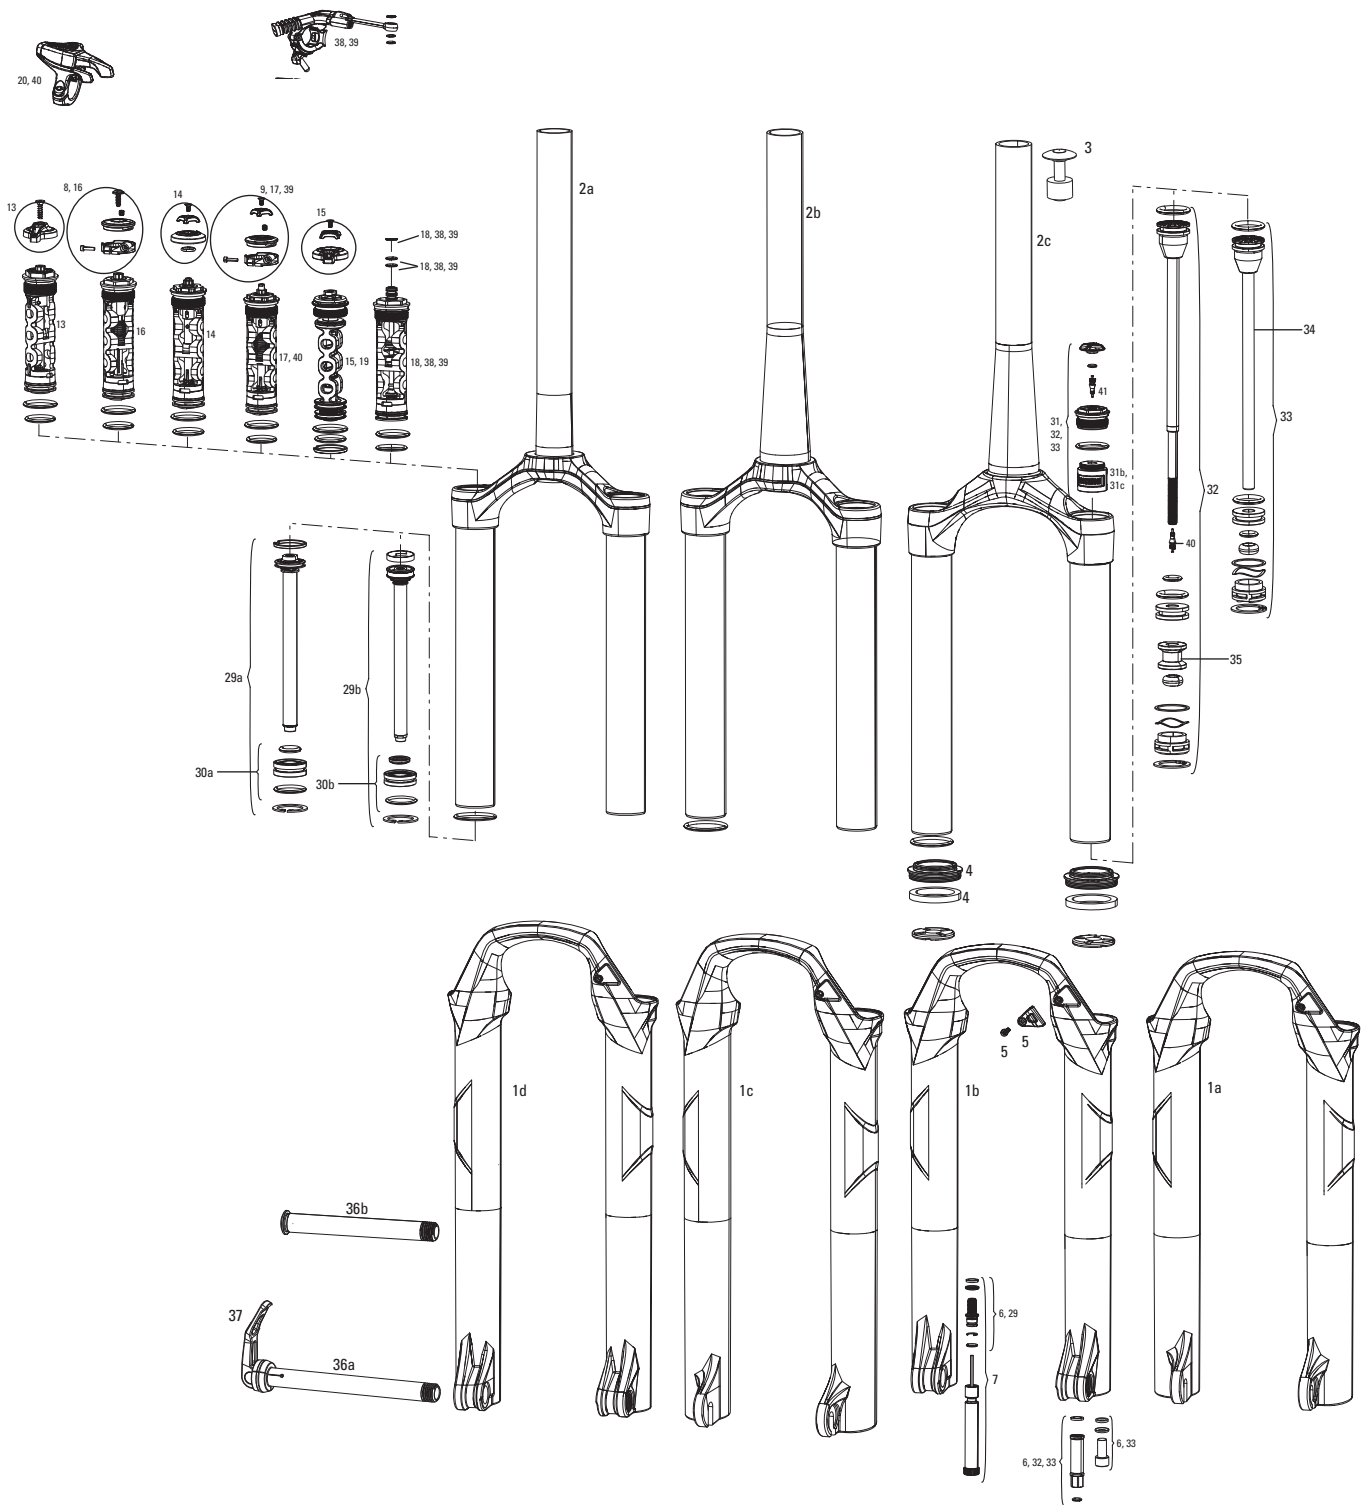

SID B - 80mm-120mm A1-A4 (2011-2016)

- Note:**
1. Full service kits include replaceable rebound damper seal head, o-rings, glide rings, retaining rings, crush washers, crush washer retainers, and shaft bolts/nuts. All air service kits include replacement schrader valve cores. Not all service parts are pictured. All basic service kits include the following replaceable wear items: o-rings, glide rings, dust seals, and foam rings.
 2. Convert from Crown Adjust to Remote Adjust: Remote compression damper requires remote compression adjuster spool, cable clamp and remote lever assembly.
 3. Solo Air internals require Solo Air CSU; Solo Air internals are not compatible with Dual Air CSU. Dual Air internals require Dual Air CSU; Dual Air internals are not compatible with Solo Air CSU.
 4. 2013+ Reba and 2013+ SID B internals: CSU and Lower Leg assemblies are interchangeable. SID A: upper tube inner diameter = 27.8mm. SID B: upper tube inner diameter = 28.2mm.
 5. SID chassis and internals may be travel-specific. See part kit descriptions for identification.
 6. SID RCT3 A3 (2014+) compression damper must be used with SID A3 rebound damper (with Rapid Recovery valving). SID RCT3 A2 (2012-2013) compression damper is not compatible with SID RCT3 A3(2014+) rebound-damper.
 7. 2011-2012 XLoc remote uses 2.5wt suspension fluid. 2013+ XLoc remote uses Reverb hydraulic fluid. Use fluid indicated on fork top cap.