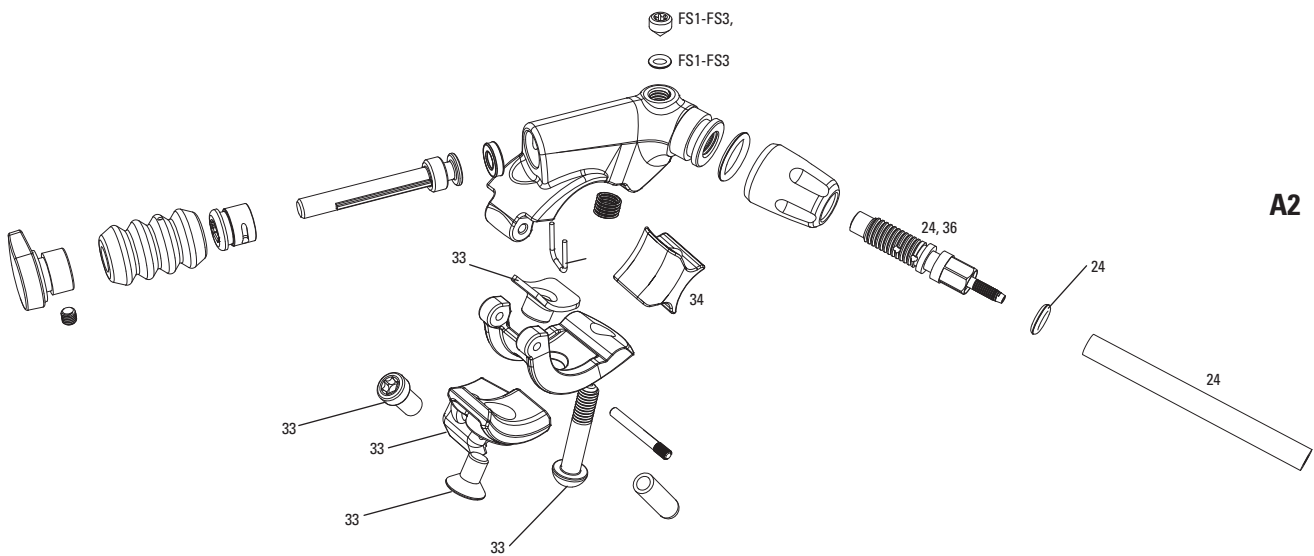

# REVERB / REVERB STEALTH A1 - A2

**A1**

26 - fully assembled lever

**A2**

**Note:**

1. A1 - Remote silver adjuster knob - compatible with A1 Reverb only (2011-2013)
2. A2 - Remote black adjuster knob - compatible with A2 & B1 Reverb only (2013-2016)
3. A1 - specific parts not compatible with A2
4. As of MY16, there is a new IFP for Reverb and Reverb Stealth that does not use the two backup rings. Current full service kits include the new IFP, which is retrofittable into any Reverb or Reverb Stealth
5. If Reverb is sinking into travel or experiencing bypass, please use new IFP tube and inner seal head.