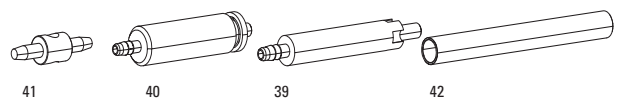

# REVERB / REVERB STEALTH A1 - A2

**A1**

26 - fully assembled lever

**A2**

**Note:**

1. A1 - Remote silver adjuster knob - compatible with A1 Reverb only (2011-2013)
2. A2 - Remote black adjuster knob - compatible with A2 & B1 Reverb only (2013-2016)
3. A1 - specific parts not compatible with A2
4. As of MY16, there is a new IFP for Reverb and Reverb Stealth that does not use the two backup rings. Current full service kits include the new IFP, which is retrofittable into any Reverb or Reverb Stealth
5. If Reverb is sinking into travel or experiencing bypass, please use new IFP tube and inner seal head.