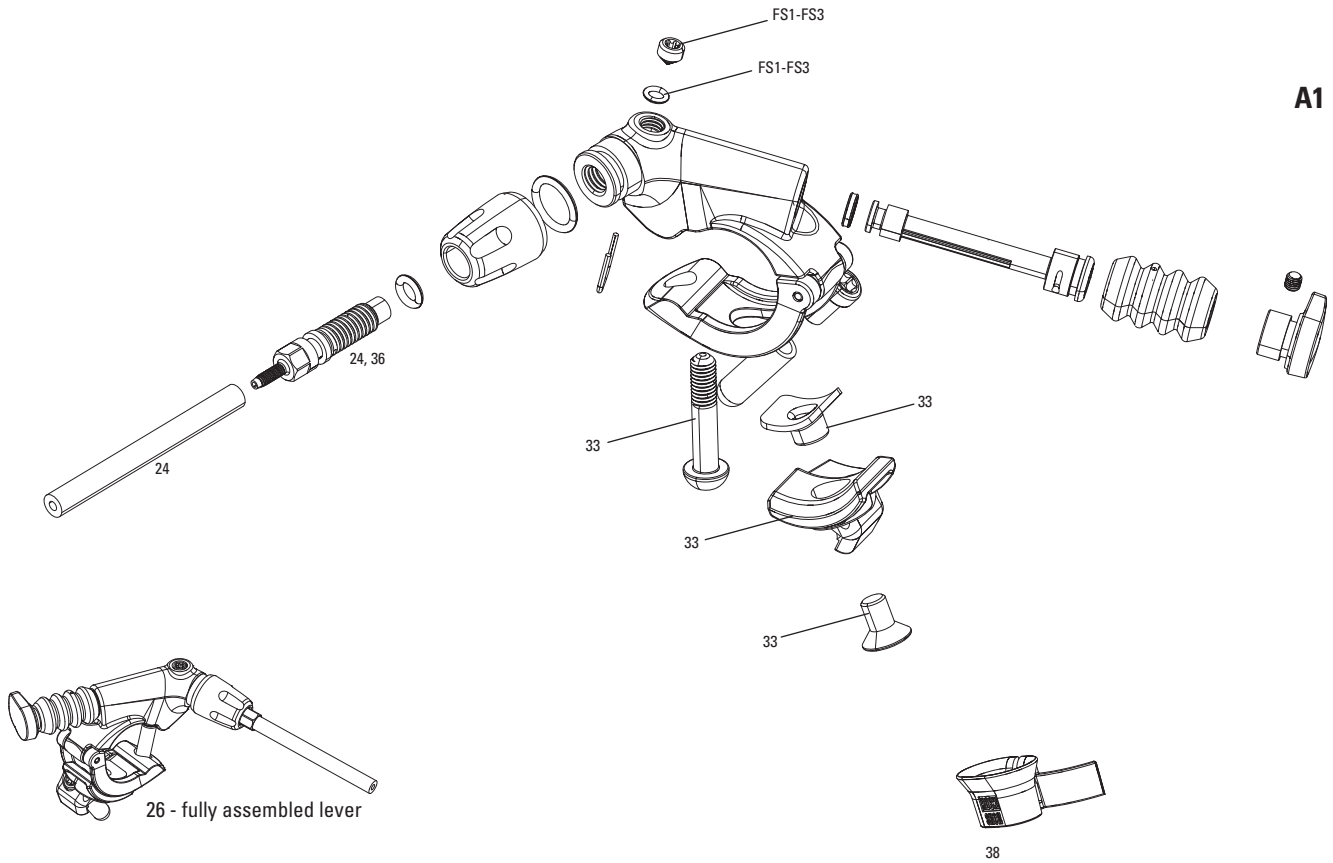

# REVERB / REVERB STEALTH A1 - A2

**A1**

26 - fully assembled lever

**A2**

**Note:**

1. A1 - Remote silver adjuster knob - compatible with A1 Reverb only (2011-2013)
2. A2 - Remote black adjuster knob - compatible with A2 & B1 Reverb only (2013-2016)
3. A1 - specific parts not compatible with A2
4. As of MY16, there is a new IFP for Reverb and Reverb Stealth that does not use the two backup rings. Current full service kits include the new IFP, which is retrofittable into any Reverb or Reverb Stealth
5. If Reverb is sinking into travel or experiencing bypass, please use new IFP tube and inner seal head.