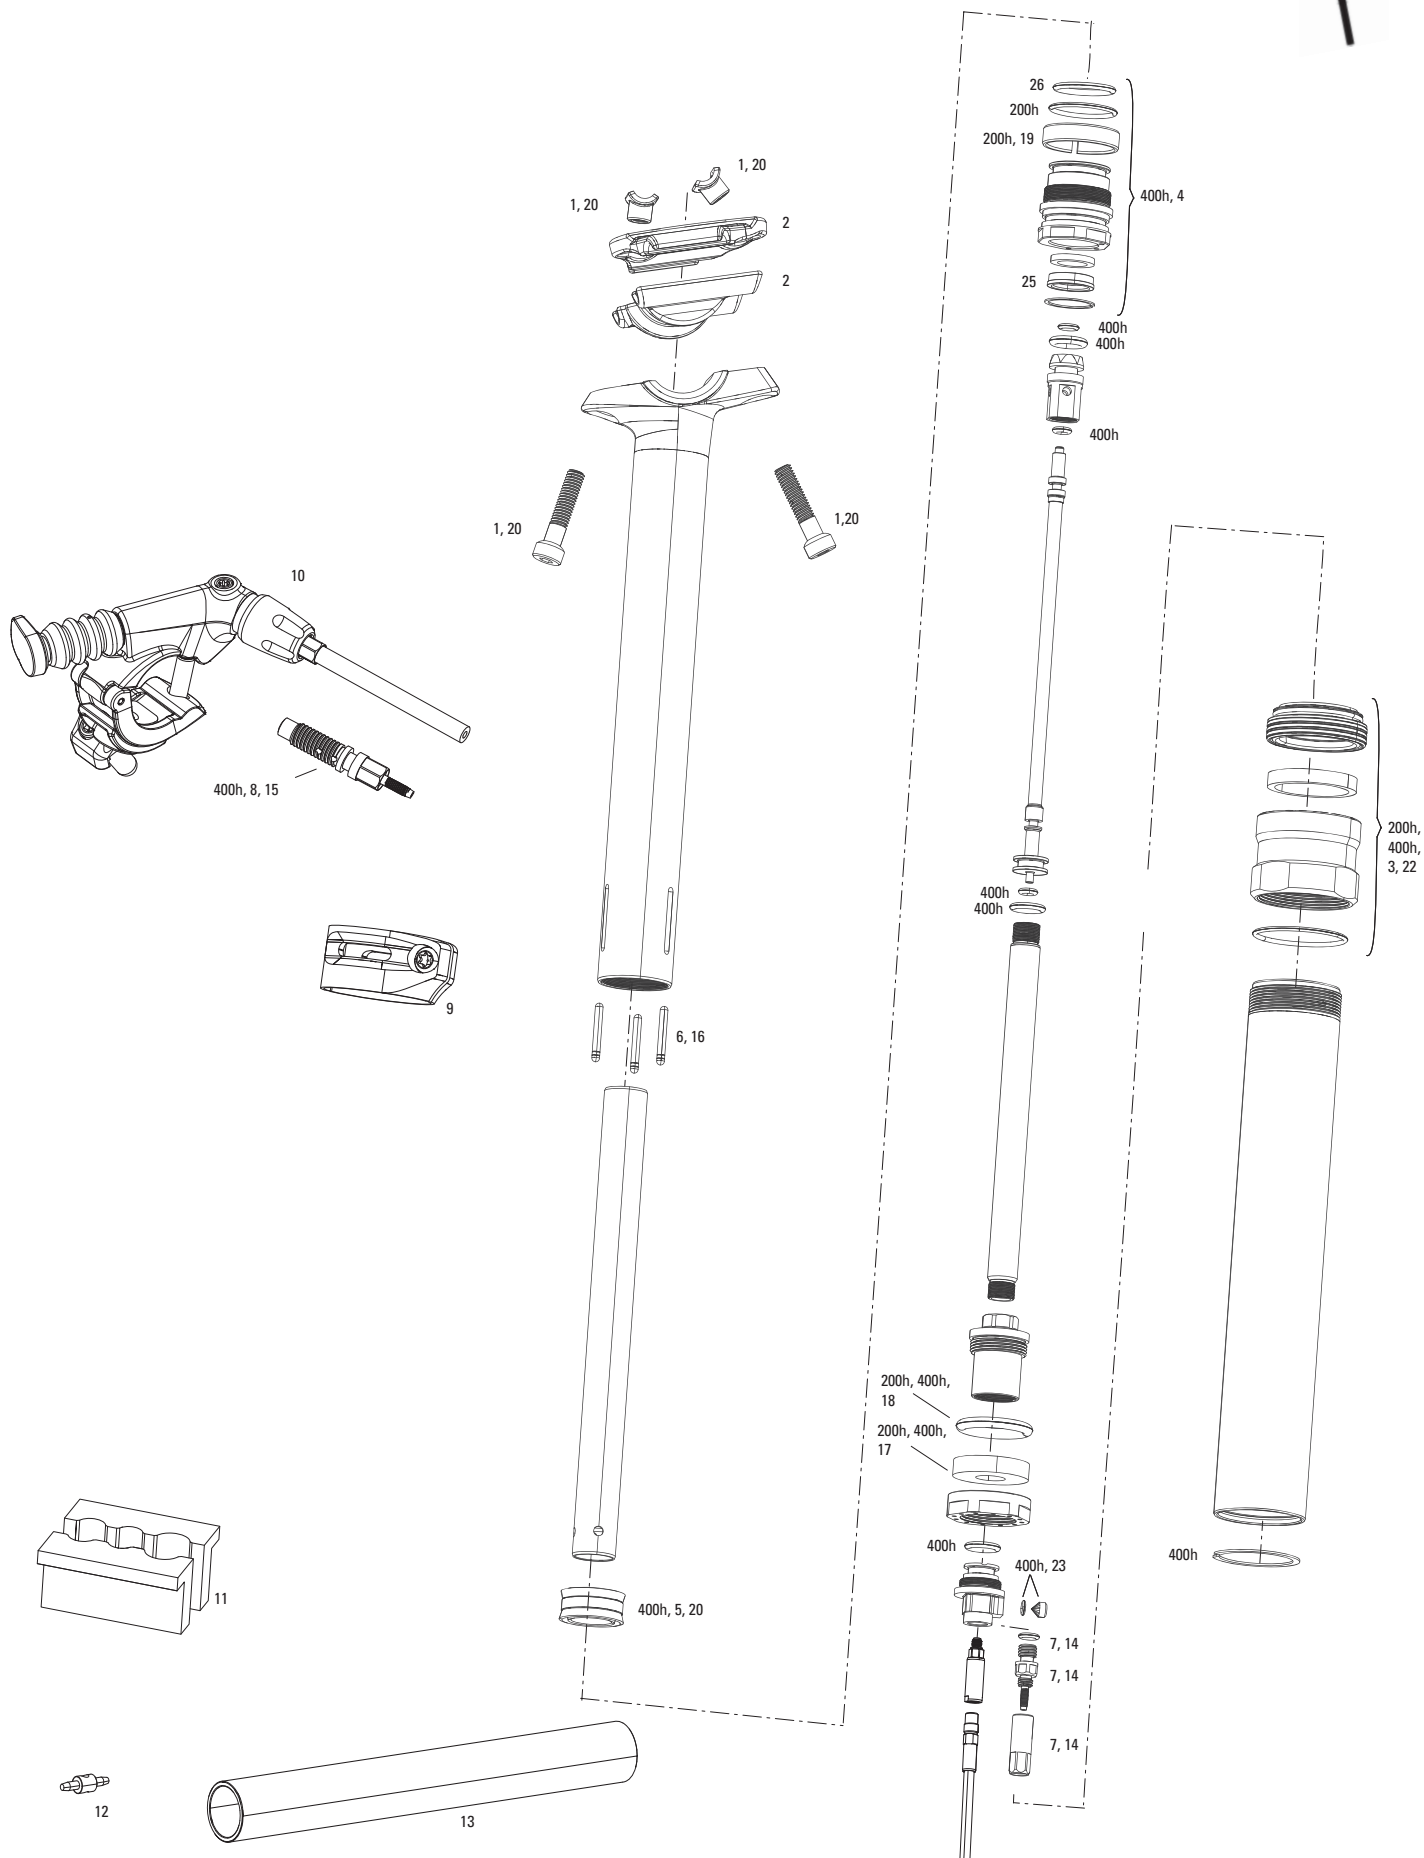

REVERB STEALTH B1 (2017-2018)

REVERB STEALTH B1 (2017-2018)

No.	Part Number	Description
SERVICE		
200h	11.6818.031.000	200 hour/1 year Service Kit (includes foam ring, inner sealhead bushing and o-rings) - Reverb & Reverb Stealth B1(2017)
400h	11.6818.031.001	400 hour/2 year Service Kit (includes new, upgraded IFP; requires post bleed tool, oil height tool and IFP height tool) - Reverb Stealth B1(2017)
SPARES		
1	11.6818.032.000	Clamp Nut and Bolt Kit (Includes clamp nuts and bolts only) Reverb & Reverb Stealth B1(2017)
2	11.6818.032.001	Post Clamp Kit - (includes upper/lower clamp plates) - Reverb & Reverb Stealth B1
3	11.6818.030.000	Top Cap Black/Dust Wiper Assembly Kit - Reverb & Reverb Stealth B1
4	11.6818.033.000	Inner Seal Head (Contains Sealhead with bushings, o-rings,wiper seal, retaining ring) - Reverb Stealth B1(2017)
5	11.6818.034.000	Internal Floating Piston (Upgrade for A1 and A2 Post) - Reverb & Reverb Stealth A1, A2, and B1
6	11.6818.037.000	Brass Keys Size 0 Qty 3 - Reverb and Reverb Stealth A1, A2,and B1
6	11.6818.037.001	Brass Keys Size 3 Qty 3 - Reverb and Reverb Stealth A1, A2,and B1
6	11.6818.037.002	Brass Keys Size 4 Qty 3 - Reverb and Reverb Stealth A1, A2,and B1
6	11.6818.037.003	Brass Keys Size 5 Qty 3 - Reverb and Reverb Stealth A1, A2,and B1
6	11.6818.037.004	Brass Keys Size 6 Qty 3 - Reverb and Reverb Stealth A1, A2,and B1
7	11.6815.022.010	Hose Barb Reverb Post, Qty 1
8	11.6815.022.030	Hose Barb Reverb Remote, Qty 1
9	00.6818.006.000	Reverb Enduro Height Collar Silver
10	11.6815.026.010	Remote Lever Assembly/new hose Kit (Left/MMX) - Reverb (includes left remote lever, MMX clamp, new hose 1500mm, new hose barb, new strain relief)
10	11.6815.026.020	Remote Lever Assembly/new hose Kit (Right/MMX) - Reverb (includes right remote lever, MMX clamp, new hose 1500mm, new hose barb, new strain relief)
ns	11.6815.026.030	Remote Lever Assembly/new hose Kit (Left) - Reverb (includesleft remote lever, new hose 1500mm, new hose barb, new strain relief)
ns	11.6815.026.040	Remote Lever Assembly/new hose Kit (Right) - Reverb (includes right remote lever, new hose 1500mm, new hose barb, new strain relief)
10	11.6815.026.050	Remote Lever Assembly A2/hose Kit (Left/MMX) - Reverb (includes left remote lever, MMX clamp, discrete puck, new hose 2000mm, new hose barb, new strain relief)
10	11.6815.026.060	Remote Lever Assembly A2/hose Kit (Right/MMX) - Reverb (includes right remote lever, MMX clamp, discrete puck, new hose2000mm, new hose barb, new strain relief)
GREASE/FLUIDS		
ns	00.4318.008.000	Grease SRAM Butter 20ml Syringe, Friction Reducing Grease bySlickoleum - Recommended for X0/Rise XX/Roam 40, 30/Rail 40/Rise 60 B1/ Hub Pawls, RockShox Forks and Reverb Service
ns	00.4318.008.001	Grease SRAM Butter 1oz Container, Friction Reducing Grease by Slickoleum - Recommended for X0/Rise XX/Roam 40, 30/Rail 40/Rise 60 B1/ Hub Pawls, RockShox Forks and Reverb Service
ns	00.4318.008.003	Grease SRAM Butter 500ml Container, Friction Reducing Greaseby Slickoleum - Recommended for SRAM Double Time Hubs & Wheels, RockShox Forks and Reverb Service
ns	11.4315.021.070	RockShox Reverb Hydraulic Fluid, 120ml Bottle - Reverb/Sprint Remote
ns	11.4015.354.040	RockShox Reverb Hydraulic Fluid, 1 Liter Bottle - Reverb/Sprint Remote
TOOLS		
ns	00.4318.007.001	RockShox Standard Bleed Kit (includes 2 Syringes/fitings, Reverb Hydraulic Fluid, 120ml Bottle new)
ns	00.4315.023.010	High-Pressure Fork/Shock Pump (300 psi Max) RockShox
ns	00.4315.022.010	Schrader Valve Removal Tool Rockshox
ns	00.5315.027.000	Cable Housing/Hydraulic Line Rotating Hooks, SRAM Qty 4
11	00.4115.154.020	Rear Shock Vise blocks, 3 Hole for RockShox Monarch/Vivid Air/Reverb
12	00.6815.066.030	Barb Connector - Reverb Stealth
13	00.6815.066.040	IFP Height Tool - Reverb
TACKLEBOX AND BULK SPARES		
ns	11.6818.036.000	ROCKSHOX Reverb Tackle box - Reverb A2, B1
14	11.6815.022.020	Hose Barb Reverb Post, Qty 10
15	11.6815.022.040	Hose Barb Reverb Remote, Qty 10
16	11.6818.035.000	Bulk Brass Keys Size 0 Qty 12 - Reverb and Reverb Stealth A1, A2, and B1
16	11.6818.035.001	Bulk Brass Keys Size 3 Qty 12 - Reverb and Reverb Stealth A1, A2, and B1
16	11.6818.035.002	Bulk Brass Keys Size 4 Qty 12 - Reverb and Reverb Stealth A1, A2, and B1
16	11.6818.035.003	Bulk Brass Keys Size 5 Qty 12 - Reverb and Reverb Stealth A1, A2, and B1
16	11.6818.035.004	Bulk Brass Keys Size 6 Qty 12 - Reverb and Reverb Stealth A1, A2, and B1
17	11.6818.035.005	Bulk Foam Ring Lower Sealhead Qty 10 - Reverb and Reverb Stealth A2 and B1
18	11.6818.035.006	Bulk Bottom Out O-Ring Qty 10 - Reverb and Reverb Stealth A2and B1
19	11.6818.035.007	Bulk Bushing & O-Ring Inner Sealhead Qty 10 (Includes 10 Bushings and 10 O-rings) - Reverb and Reverb Stealth B1
20	11.6818.035.008	Bulk Bolt & Nut Seat Post Qty 6 (Includes 6 Bolts and 6 Nuts, upgrade for A1 and A2) - Reverb and Reverb Stealth A1, A2,and B1
21	11.6818.035.009	Bulk Internal Floating Piston Qty 10 (Includes 10 IFP's) - Reverb and Reverb Stealth A2and B1
22	11.6818.035.010	Bulk Top Cap Qty 5 (Includes top cap assembly with Collar, Bushing, Foam Ring, O-rings) - Reverb and Reverb Stealth A1,A2, and B1
23	11.6818.035.011	Bulk Bleed Screw and O-ring Post and Remote Qty 10 (IncludesBleed Screws and O-rings) Reverb and Reverb Stealth A1, A2,and B1
24	11.6818.035.012	Bulk Reservoir Plug and O-ring Post Qty 10 (Includes Bleed Screws and O-rings) - Reverb A2 and B1
ns	11.6818.035.014	Bulk Air Valve Cap and O-ring Qty 10 (Includes Caps and O-rings unassembled) - Reverb Stealth B1
25	11.6818.035.015	Bulk U-Cup Inner Sealhead Qty 10 (Includes U-Cup Seals) - Reverb Stealth A2 and B1
26	11.6818.035.016	Bulk O-Ring External Inner Sealhead Qty 10 (Includes O-RingsSeals) - Reverb and Reverb Stealth A2 and B1