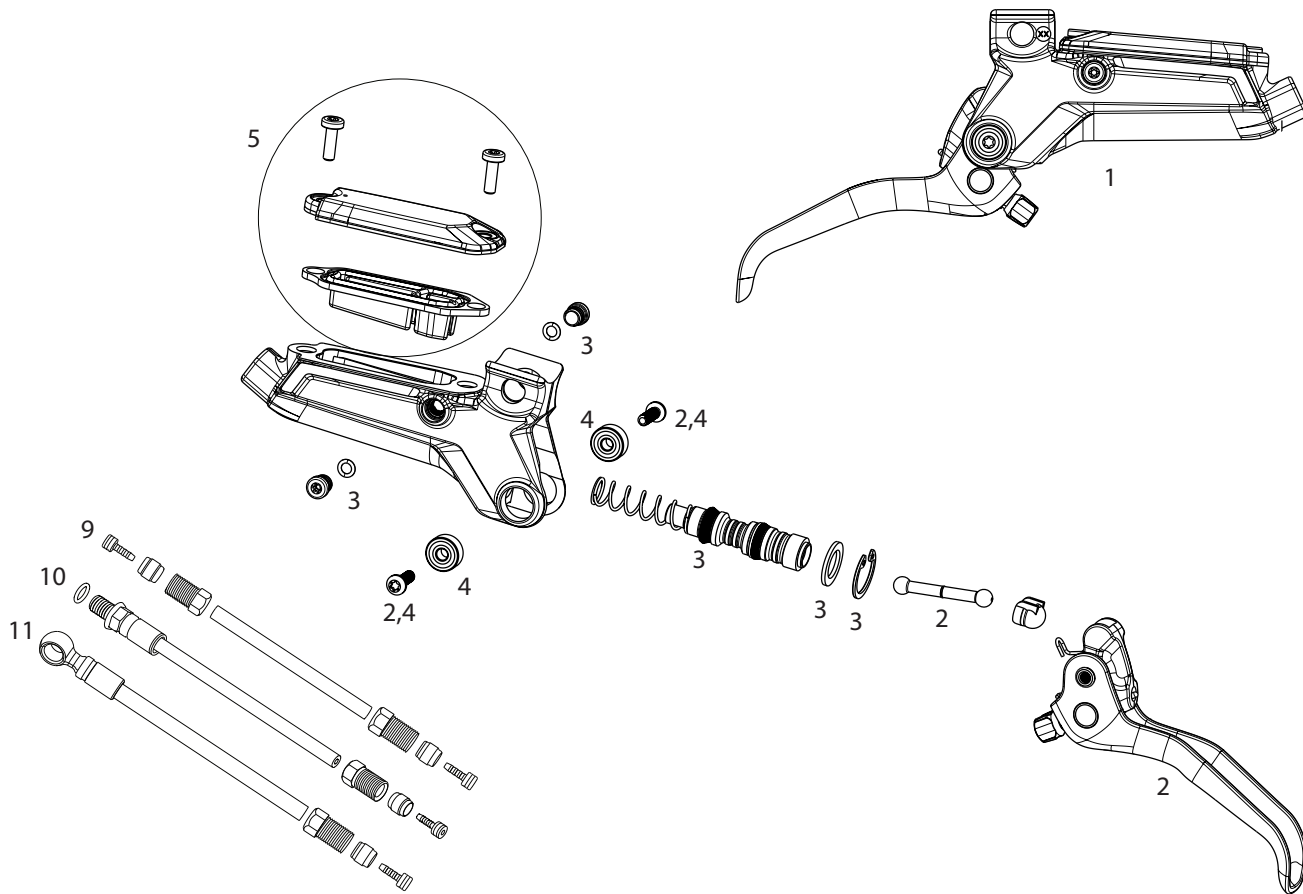

LEVEL STEALTH ULTIMATE/SILVER/BRONZE - HYDRAULIC DISC BRAKE - LEVERS C1 (2024+)

PAGE 1/2

DB-LVL-ULT4-C1, DB-LVL-SLV4-C1, DB-LVL-BRZ4-C1, DB-LVL-ULT2-C1, DB-LVL-SLV2-C1, DB-LVL-BRZ2-C1

NO	PART NUMBER	LEVERSPARES
1	11.5018.052.020	DISC BRAKE LEVER ASSEMBLY - CARBON LEVER (ASSEMBLED, NO HOSE, INCLUDES BARB,OLIVE,BOOT) GLOSS BLACK ANO - LEVEL 2P ULTIMATE STEALTH C1
1	11.5018.052.017	DISC BRAKE LEVER ASSEMBLY - CARBON LEVER (ASSEMBLED, NO HOSE, INCLUDES BARB,OLIVE,BOOT) CLEAR ANO - LEVEL 4P ULTIMATE STEALTH C1
1	11.5018.052.018	DISC BRAKE LEVER ASSEMBLY - ALUMINUM LEVER (ASSEMBLED, NO HOSE, INCLUDES BARB,OLIVE,BOOT) BLACK ANO - LEVEL SILVER STEALTH C1
1	11.5018.052.019	DISC BRAKE LEVER ASSEMBLY - ALUMINUM LEVER (ASSEMBLED, NO HOSE, INCLUDES BARB,OLIVE,BOOT) DARK POLAR - LEVEL BRONZE STEALTH C1
2	11.5018.053.008	DISC BRAKE LEVER BLADE KIT - CARBON LEVER BLACK (INCLUDES BLADE, REACH KNOB, CAM, SPRING) - LEVEL ULTIMATE STEALTH C1
2	11.5018.053.009	DISC BRAKE LEVER BLADE KIT - ALUMINUM LEVER BLACK (INCLUDES BLADE, REACH KNOB, CAM, SPRING, BUSHING) - LEVEL SILVER STEALTH C1
2	11.5018.053.010	DISC BRAKE LEVER BLADE KIT - ALUMINUM LEVER BLACK (INCLUDES BLADE, REACH KNOB, CAM, SPRING, BUSHING) - LEVEL BRONZE STEALTH C1
3	11.5018.054.004	DISC BRAKE LEVER INTERNALS/SERVICE KIT - (INCLUDES PISTON ASSEMBLY, BLADDER, SPRING) - LEVEL ULTIMATE/SILVER/BRONZE STEALTH C1
4	11.5018.023.000	DISC BRAKE LEVER BEARING KIT - (INCLUDES TWO 1/8X3/8X5/32 BEARINGS, HARDWARE) - GUIDE RSC/ULT,X0 TRAIL/CODE RSC/ULT/SLV,LEVEL ULT/SLV,G2 ULT,CODE ULT/CODE SLV, MAVEN ULT/SLV
5	11.5018.055.003	DISC BRAKE LEVER RESERVOIR CAP KIT - (INCLUDES RESERVOIR CAP, BLADDER, HARDWARE) - LEVEL ULTIMATE/SILVER/BRONZE STEALTH C1
ns	11.5018.068.001	DISC BRAKE LEVER HOSE BOOT- QTY 2 - LEVEL ULTIMATE/SILVER/BRONZE STEALTH C1
ns	11.5018.069.000	CABLE GUIDE CLIPS STEM INTEGRATED QTY 10 - STEALTH BRAKE LINES
ns	11.5018.069.001	CABLE GUIDE CLIPS ADHESIVE MOUNT QTY 10 - STEALTH BRAKE LINES
HYDRAULIC FITTINGS		
ns	11.5309.766.000	DISC BRAKE COMPRESSION HOSE NUT - (QTY 5)
ns	11.5378.803.004	DISC BRAKE HOSE FITTING KIT - (INCLUDES 1 THREADED HOSE BARB, 1 RED COMP FITTING) - AVID & SRAM BRAKES