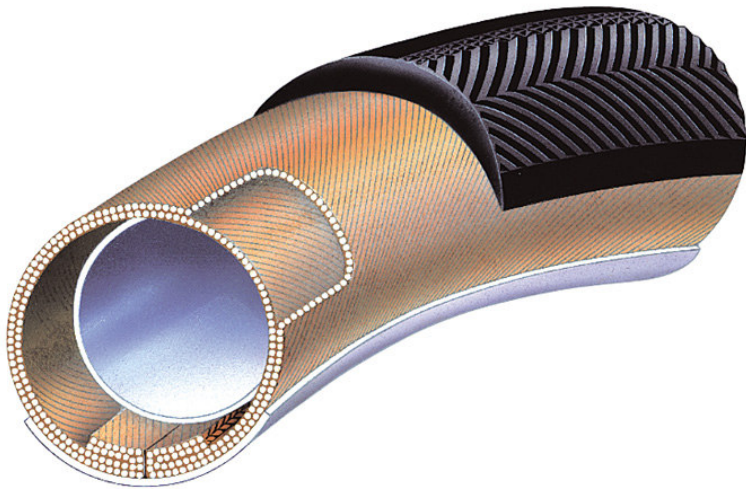

Giro

Tubular for Training

- Well balanced characteristics for many applications
- Very good handling and trouble free grip in wet and dry conditions
- Very high mileage
- Excellent value for money

Technology

- 2 casing plies of cotton
- 160 tpi
- High quality tread compound

Giro_en - 2.01

Continental 