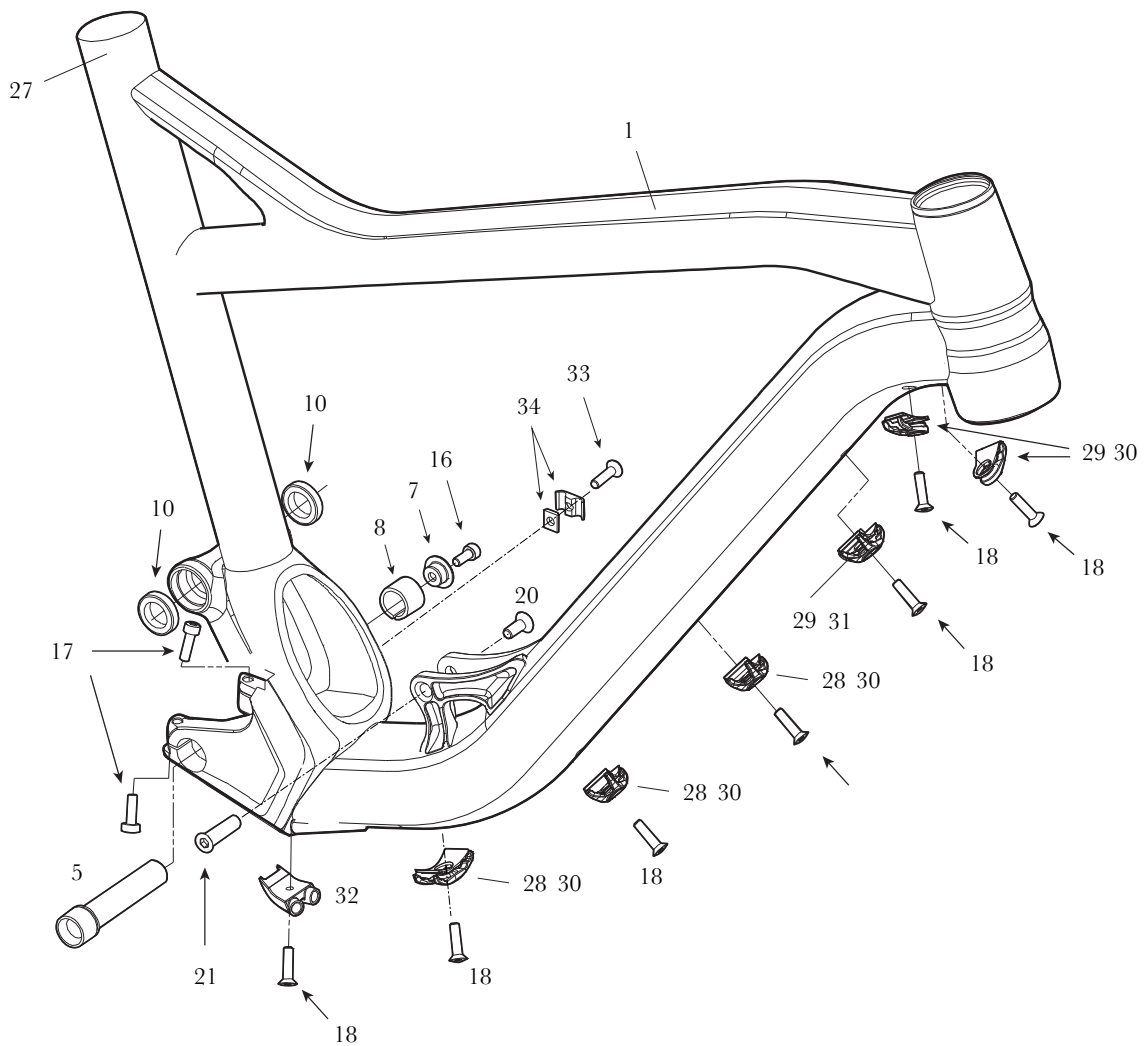

GT SENSOR/FORCE (2014-2015)

| CODE | DESCRIPTION | ITEM (QTY) |
|---------|----------------------------------|--|
| FRGT701 | KIT BEARING FORCE SENSOR | 10(4X), 9(2X) |
| FRGT702 | KIT HARDWARE 1 SS BB LINK | 4, 16, 7, 35, 17(2X) |
| FRGT704 | KIT HARDWARE 2 CS BB LINK | 6, 7, 16, 35, 17(2X) |
| FRGT705 | KIT HARDWARE 3 CS SS ALLOY | 12(2X), 13(2X), 14(2X), 11(4X), 15(4X), 39(4X) |
| FRGT706 | KIT HARDWARE 3 CS SS CARBON | |
| FRGT250 | KIT DERR HANGER FORCE SENSOR | 22, 23, 24 |
| FRGT251 | KIT DERR HANGER (SHIMANO) D TYPE | |
| FRGT707 | KIT HARDWARE 4 BB LINK FT | 5, 8, 17(2X), 7(3X), 16(3X) |
| | KIT BB SENSOR SLV | 3 |
| | KIT BB FORCE SLV | 3 |

| CODE | DESCRIPTION | ITEM (QTY) |
|---------|---------------------------------------|--|
| FRGT703 | KIT SHOCK BOLTS FORCE SENSOR | 19, 20, 21 |
| FRGT708 | KIT CABLE GUIDE FORCE SENSOR | 32, 34, 29(2X), 31(2X), 28(3X), 30(3X), 18(7X) |
| FRGT613 | KIT CABLE CLAMP (1 ONLY) | 33(10X), 34(10X) |
| FRGT710 | SEATBINDER GT 31.8MM | 27 |
| FRGT712 | KIT SAG INDICATOR FORCE | FORCE SPECIFIC |
| FRGT713 | KIT SAG INDICATOR SENSOR | SENSOR SPECIFIC |
| FRGT714 | KIT FRONT DERR MOUNT CRB FORCE/SENSOR | FORCE AND SENSOR CARBON SPECIFIC |
| FRGT717 | KIT BARREL NUT M6 POST MOUNT (1 ONLY) | FORCE AND SENSOR CARBON SPECIFIC |
| FRGT711 | KIT MUDGUARD FORCE SENSOR | |
| FRGT709 | KIT CABLE GUIDE PIPE (1 ONLY) | |