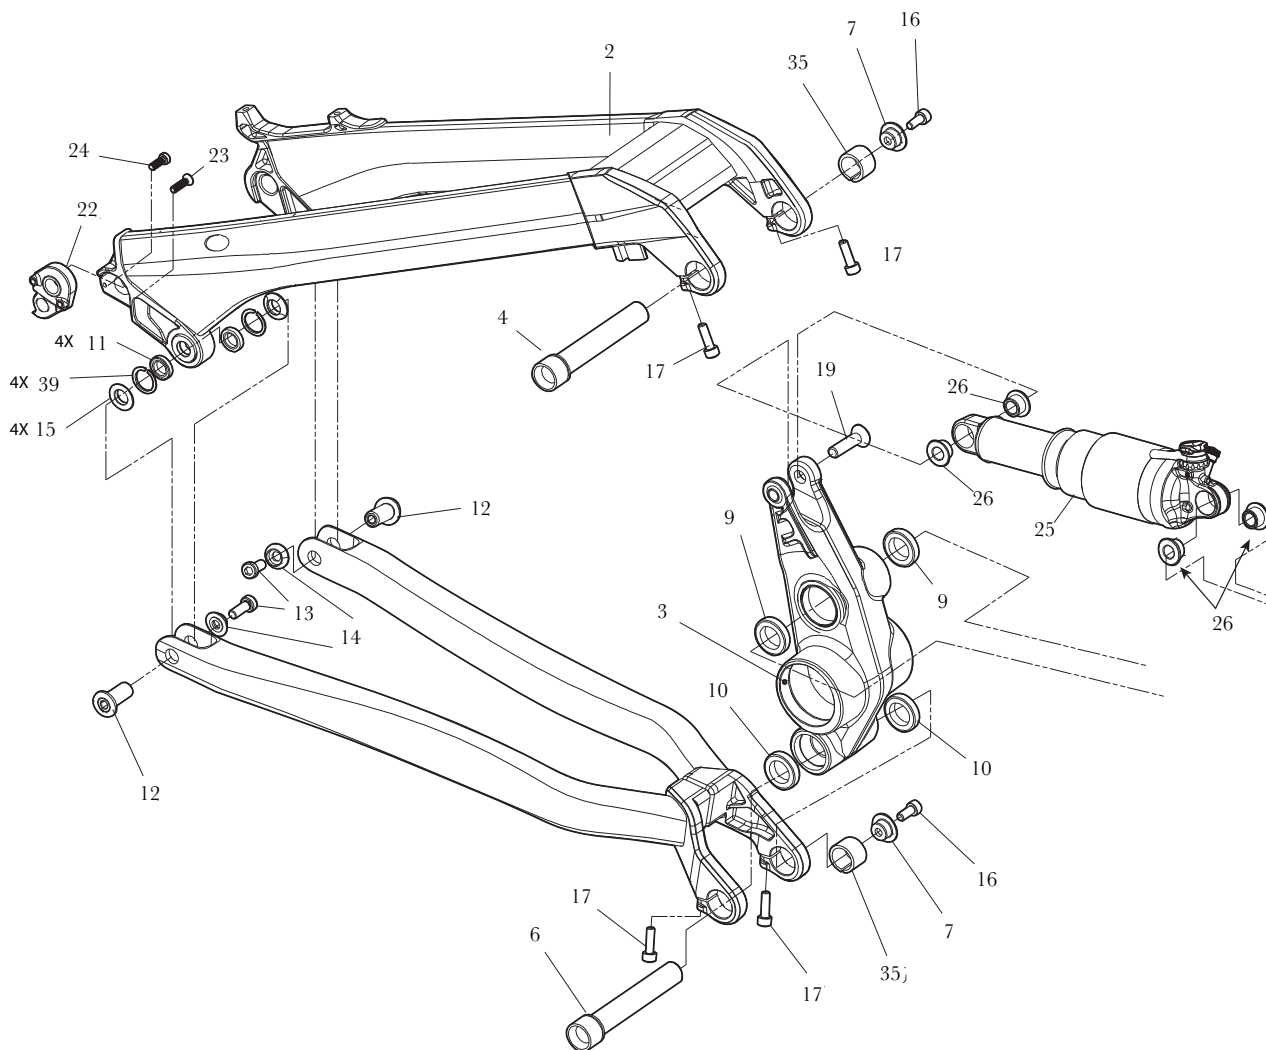

GT SENSOR/FORCE (2014-2015)

| CODE | DESCRIPTION | ITEM (QTY) |
|---------|----------------------------------|--|
| FRGT701 | KIT BEARING FORCE SENSOR | 10(4X), 9(2X) |
| FRGT702 | KIT HARDWARE 1 SS BB LINK | 4, 16, 7, 35, 17(2X) |
| FRGT704 | KIT HARDWARE 2 CS BB LINK | 6, 7, 16, 35, 17(2X) |
| FRGT705 | KIT HARDWARE 3 CS SS ALLOY | 12(2X), 13(2X), 14(2X), 11(4X), 15(4X), 39(4X) |
| FRGT706 | KIT HARDWARE 3 CS SS CARBON | |
| FRGT250 | KIT DERR HANGER FORCE SENSOR | 22, 23, 24 |
| FRGT251 | KIT DERR HANGER (SHIMANO) D TYPE | |
| FRGT707 | KIT HARDWARE 4 BB LINK FT | 5, 8, 17(2X), 7(3X), 16(3X) |
| | KIT BB SENSOR SLV | 3 |
| | KIT BB FORCE SLV | 3 |

| CODE | DESCRIPTION | ITEM (QTY) |
|---------|---------------------------------------|--|
| FRGT703 | KIT SHOCK BOLTS FORCE SENSOR | 19, 20, 21 |
| FRGT708 | KIT CABLE GUIDE FORCE SENSOR | 32, 34, 29(2X), 31(2X), 28(3X), 30(3X), 18(7X) |
| FRGT613 | KIT CABLE CLAMP (1 ONLY) | 33(10X), 34(10X) |
| FRGT710 | SEATBINDER GT 31.8MM | 27 |
| FRGT712 | KIT SAG INDICATOR FORCE | FORCE SPECIFIC |
| FRGT713 | KIT SAG INDICATOR SENSOR | SENSOR SPECIFIC |
| FRGT714 | KIT FRONT DERR MOUNT CRB FORCE/SENSOR | FORCE AND SENSOR CARBON SPECIFIC |
| FRGT717 | KIT BARREL NUT M6 POST MOUNT (1 ONLY) | FORCE AND SENSOR CARBON SPECIFIC |
| FRGT711 | KIT MUDGUARD FORCE SENSOR | |
| FRGT709 | KIT CABLE GUIDE PIPE (1 ONLY) | |