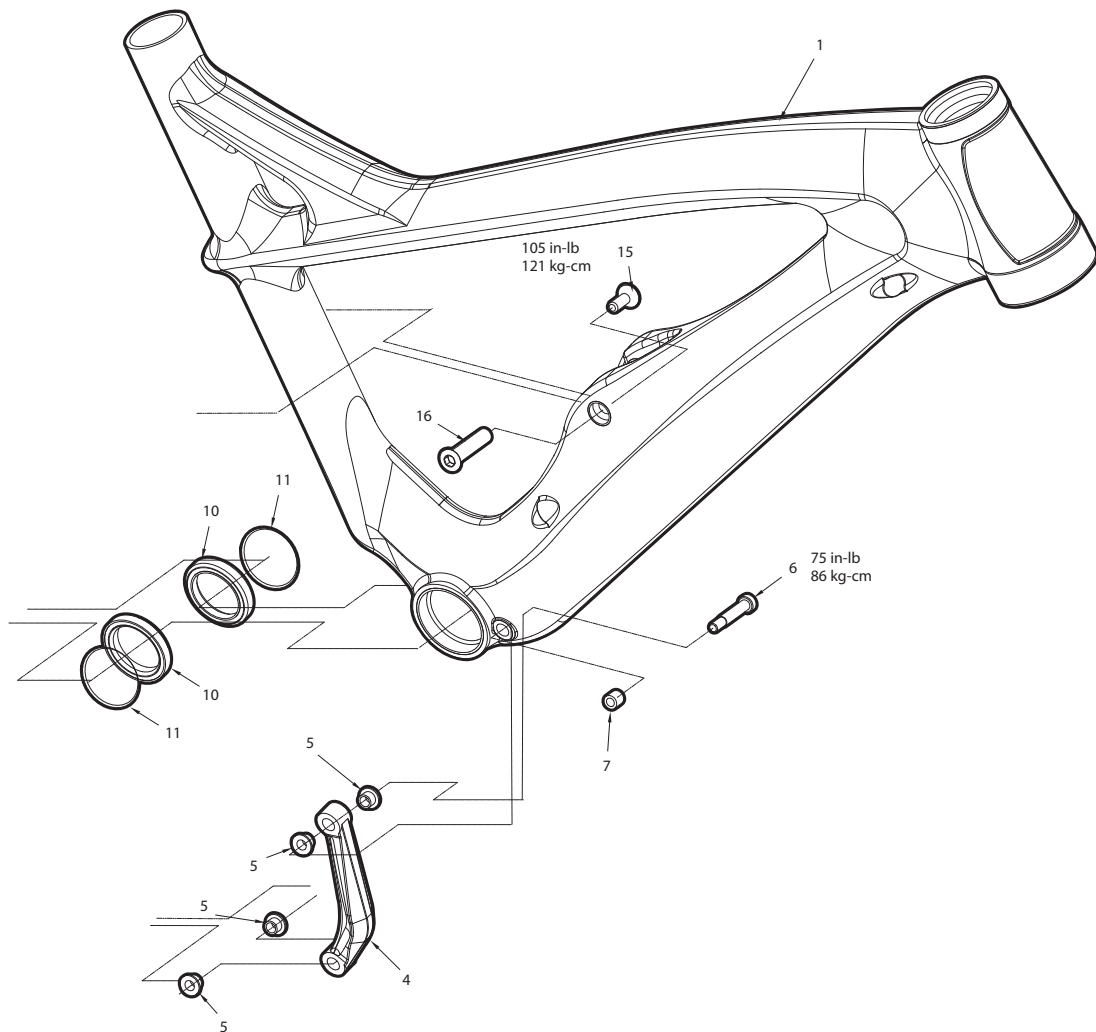

GT FORCE CARBON (2012-2013)

CODE	DESCRIPTION	ITEM (QTY)
	KIT, BB LINK ISCG05	3
FRGT528A	IGUS DOGBONE BEARING	5 (4X)
FRGT528C	DOGBONE BOLT & NUT	6, 7
FRGT532	MAIN PIVOT PIN	8, 9
FRGT512	MAIN PIVOT BEARINGS (873S-2RS)	10(2X)
FRGT533	O-RING RUBBER	11
FRGT535	SOCKET HEAD CAP SCREW & BARREL NUT	12, 13

CODE	DESCRIPTION	ITEM (QTY)
	FRONT SHOCK NUT(SEXBOLT), 52MM	16
FRGT526F	REAR SHOCK NUT & BOLT	17, 15
FRGT246	KIT,DROPOUT (LH) 142 THRU (ATIDH0238)	20
FRGT247	KIT,DROPOUT (RH) 142 THRU (ATIDH0237)	21
FRGT242	DROPOUT BOLT & NUT	22, 23
	M5 SOCKET HEAD SCREW	24
	DERAILEUR TUBE CAP	26
	WATER BOTTLE BOLTS	27