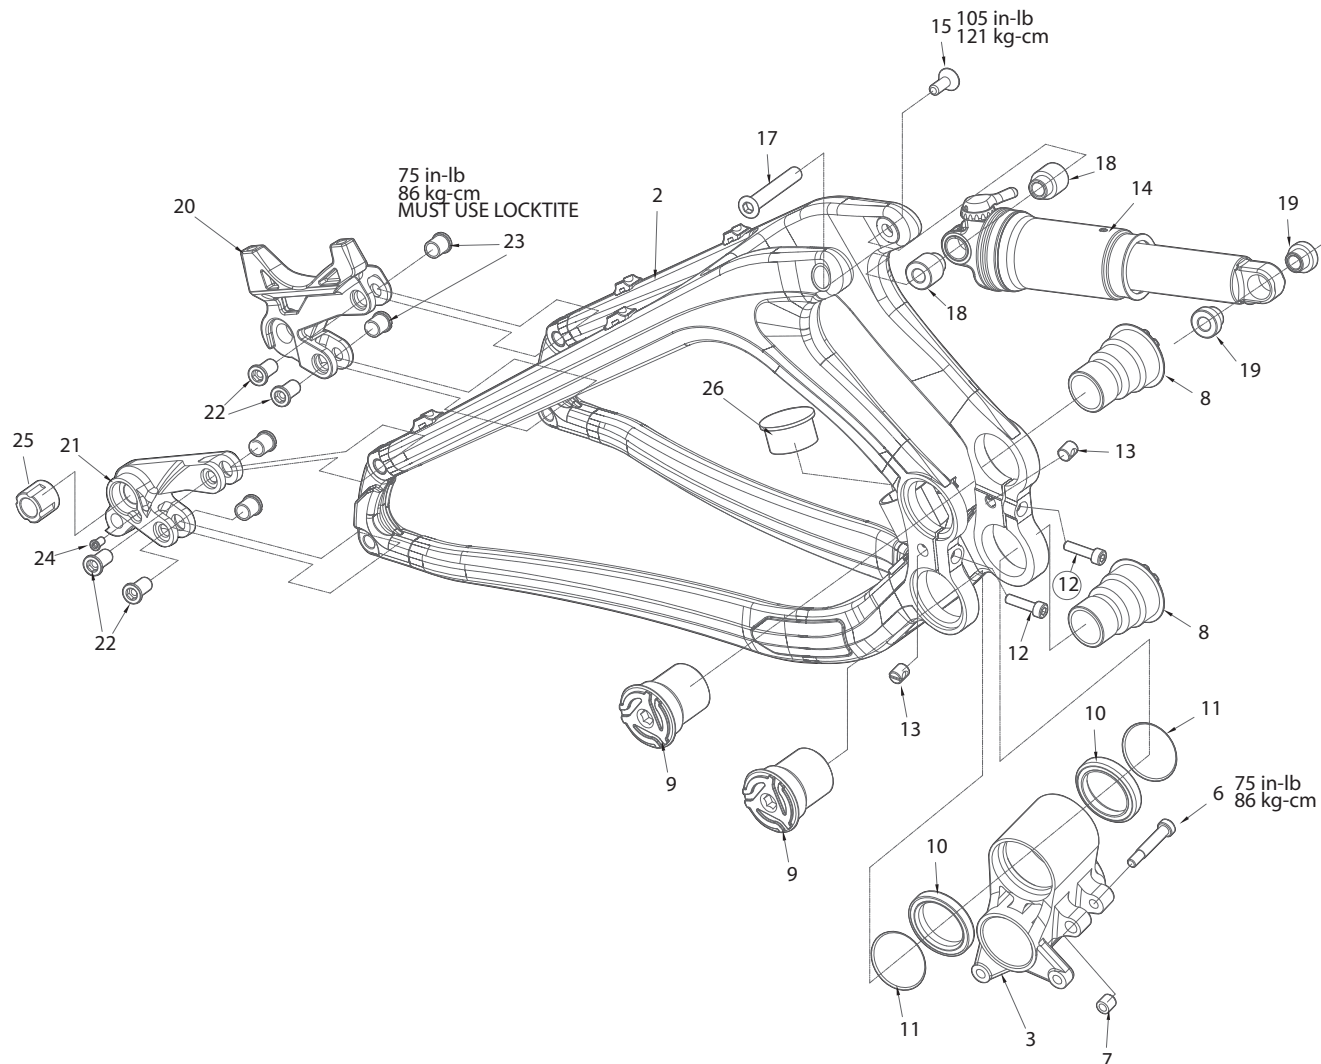

GT FORCE CARBON (2012-2013)

CODE	DESCRIPTION	ITEM (QTY)
	KIT, BB LINK ISCG05	3
FRGT528A	IGUS DOGBONE BEARING	5 (4X)
FRGT528C	DOGBONE BOLT & NUT	6, 7
FRGT532	MAIN PIVOT PIN	8, 9
FRGT512	MAIN PIVOT BEARINGS (873S-2RS)	10(2X)
FRGT533	O-RING RUBBER	11
FRGT535	SOCKET HEAD CAP SCREW & BARREL NUT	12, 13

CODE	DESCRIPTION	ITEM (QTY)
	FRONT SHOCK NUT(SEXBOLT), 52MM	16
FRGT526F	REAR SHOCK NUT & BOLT	17, 15
FRGT246	KIT,DROPOUT (LH) 142 THRU (ATIDH0238)	20
FRGT247	KIT,DROPOUT (RH) 142 THRU (ATIDH0237)	21
FRGT242	DROPOUT BOLT & NUT	22, 23
	M5 SOCKET HEAD SCREW	24
	DERAILEUR TUBE CAP	26
	WATER BOTTLE BOLTS	27