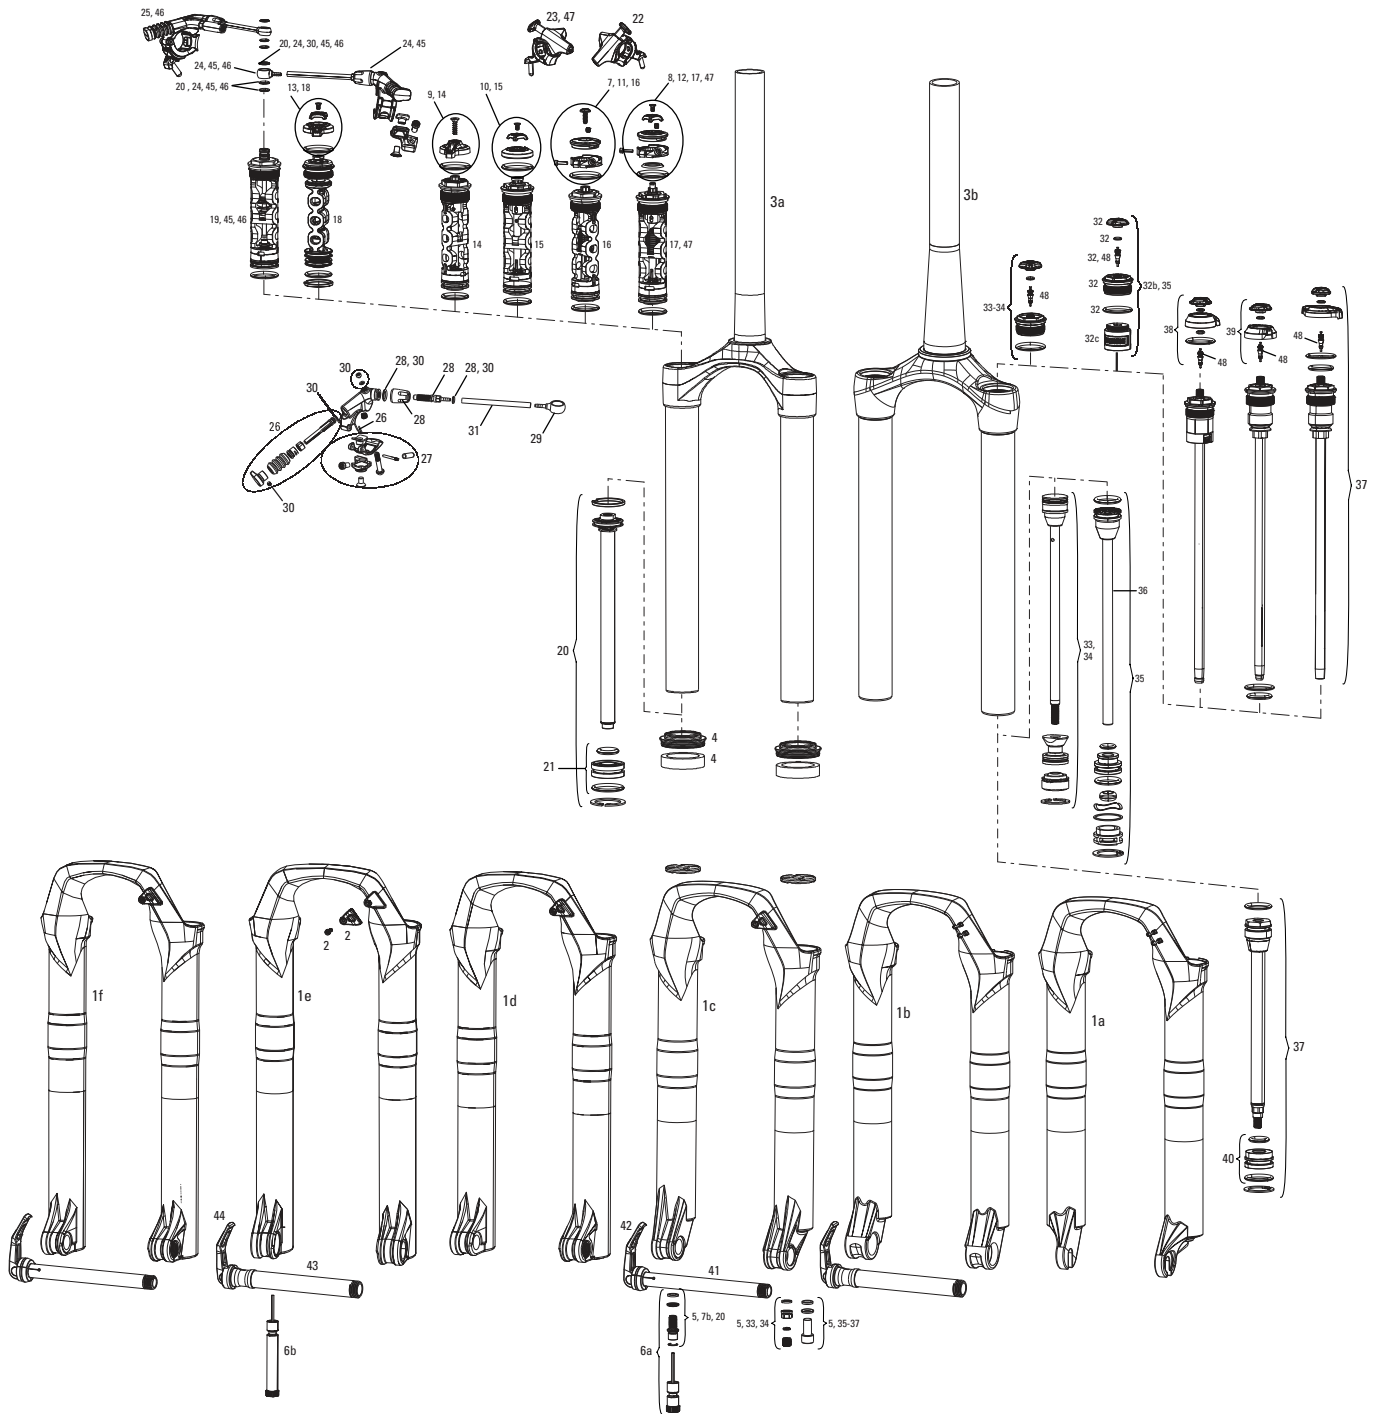

REVELATION (A1-A3/2010-2015)

Note:

IMPORTANT - 2010+ Revelation: 150mm air spring assembly NOT compatible with 2006-2009 Revelation forks.

1. Full service kits include replaceable o-rings, glide rings, retaining rings, crush washers, crush washer retainers and shaft bolts/nuts. All air service kits include replacement schrader valve cores. Not all service parts are pictured. All basic service kits include the following replaceable wear items: o-rings, glide rings, dust seals, and foam rings.

2. Rebound damper and spring shaft kits include crush washers, crush washer retainers and shaft bolts, as well as upper tube retaining rings and rebound adjuster knob.

3. Convert from Crown Adjust to Remote Adjust: Use upgrade kits.