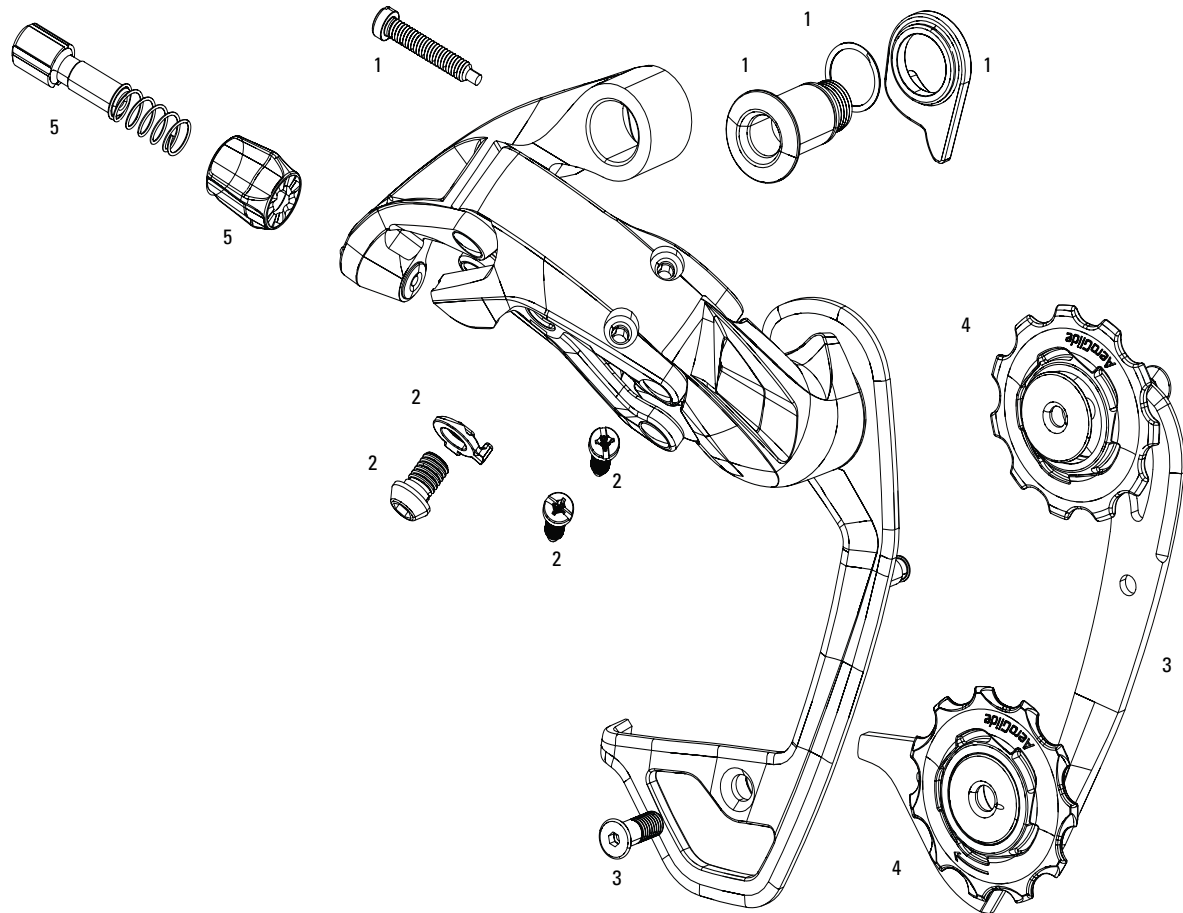

SRAM FORCE 22 / RIVAL 22 - REAR DERAILLEUR

No.	Part Number	Description
-----	-------------	-------------

1	11.7518.021.000	Force22 Rear Derailleur B-Bolt/B-Screw
1	11.7518.039.000	Force CX1 Rear Derailleur B-Bolt Kit
2	11.7518.023.000	Force22 Rear Derailleur Cable Anchor/Limit Screws
2	11.7518.035.000	Rival22 Cable Anchor and Limit Screws
3	11.7518.025.000	Force22 Rear Derailleur Inner Cage with Mounting Bolts
3	11.7518.025.001	Force22 Rear Derailleur Medium Inner Cage with Mounting Bolts
3	11.7518.036.000	Rival22 Pulleys and Inner Cage - Medium
4	11.7518.026.000	Force22 Rear Derailleur Pulley Kit
4	11.7518.037.000	Rival22 Rear Derailleur Pulley Assembly
5	11.7518.002.000	Red 13/22 Force22 Aero Glide Rear Derailleur Barrel Adjuster
5	11.7518.038.000	Rival22 Rear Derailleur Barrel Adjuster