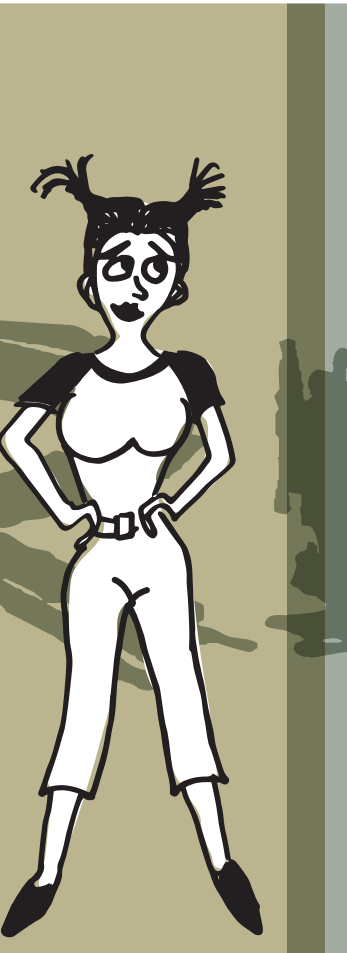

**RIDER
HEIGHT**

5'0" - 5'5"
152cm - 165cm

5'4" - 5'8"
162cm - 173cm

5'7" - 6'0"
170cm - 183cm

5'11" - 6'3"
180cm - 190cm

6'2" - 6'6"
188cm - 198cm

6'5" - 6'8"
196cm - 203cm

**BIKE
SIZE**

38-46cm
XS

50-54cm
SM

52-56cm
MD

54-58cm
LG

58-62cm
XL

60-64cm
XXL