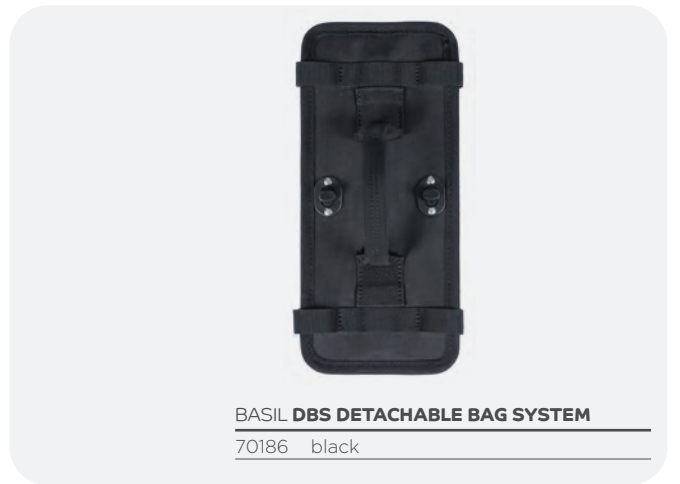

Basil **DBS** (detachable bag system)

In all its simplicity, our new DBS – detachable bag system – is an effective way of carrying your double pannier bag. Why? Because this system makes your bag **detachable**. How?

1. 1 By using straps you can easily mount the adapter plate with rotary locks onto your luggage carrier
2. 2 The same goes for the second plate, thanks to the four straps you can combine the plate with your double pannier bag
3. 3 And then, simply attach the bag onto your luggage carrier by rotating the two locks. Off you go!