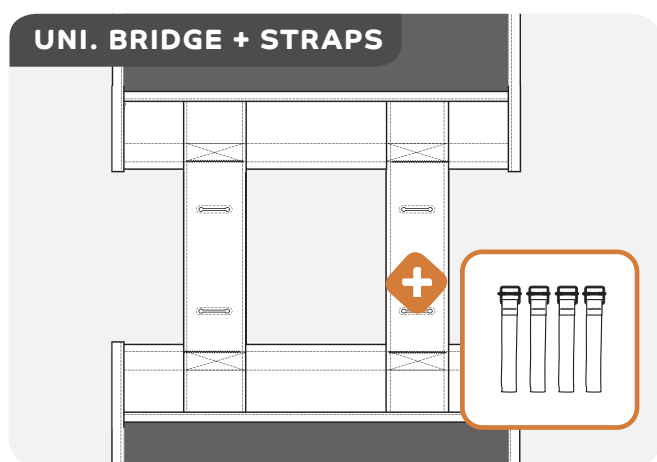

Basil **Universal Bridge system**

Basil has developed the Universal Bridge system, so you are able to **quickly and easily remove** your double pannier bag from your luggage carrier. By means of **four openings** the Universal Bridge system is easy to install on your luggage carrier. This system is compatible with all luggage carriers including **e-bikes**, MIK and Racktime. It's all in the name: Universal!

You can mount with Universal bridge system in **two ways**:

1. 1 Classic mounting with four fixed mounted **straps**
2. 2 Compatible with and easy to install on MIK and Racktime **plates**
   (sold separately)