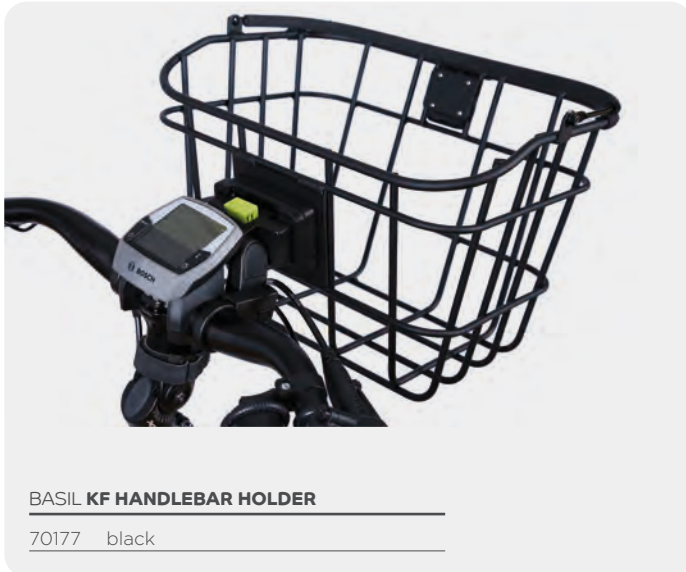

# Basil **Hook On system**

The hooks are width-adjustable for the best possible positioning on the luggage carrier. The locking system with its green flag provides extra security to prevent loss. Also suitable for E-bikes. For tubes up to 16 mm Ø.

# Basil **zipper pocket** solution

How do you turn a bicycle bag into a fashion accessory? The answer is the zipper pocket, first introduced by Basil. The Hook -On System can be hidden away in the zipper pocket, transforming the bicycle bag into a 'normal' shoulder bag in the blink of an eye.

# Basil KF Handlebar holder

The Basil KF Handlebar holder is compatible with all removable bags and baskets equipped with an **KF adapter plate**. This system is suitable for steering tubes from 22 to 31.8 mm Ø. **The angle can be adjusted.** Furthermore, thanks to two parts (included) you can use the handlebar holder in combination with E-bike operating displays, such as the Bosch® display.