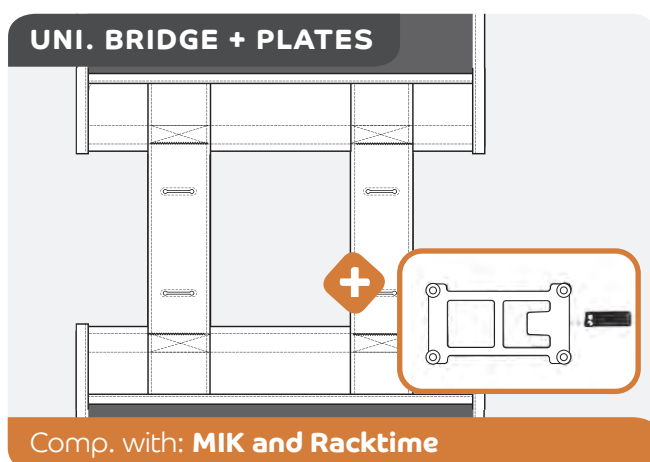

Basil **Universal Bridge system**

Basil has developed the Universal Bridge system, so you are able to **quickly and easily remove** your double pannier bag from your luggage carrier. By means of **four openings** the Universal Bridge system is easy to install on your luggage carrier. This system is compatible with all luggage carriers including **e-bikes**, MIK and Racktime. It's all in the name: Universal!

You can mount with Universal bridge system in **two ways**:

1. 1 Classic mounting with four fixed mounted **straps**
2. 2 Compatible with and easy to install on MIK and Racktime **plates**
   (sold separately)