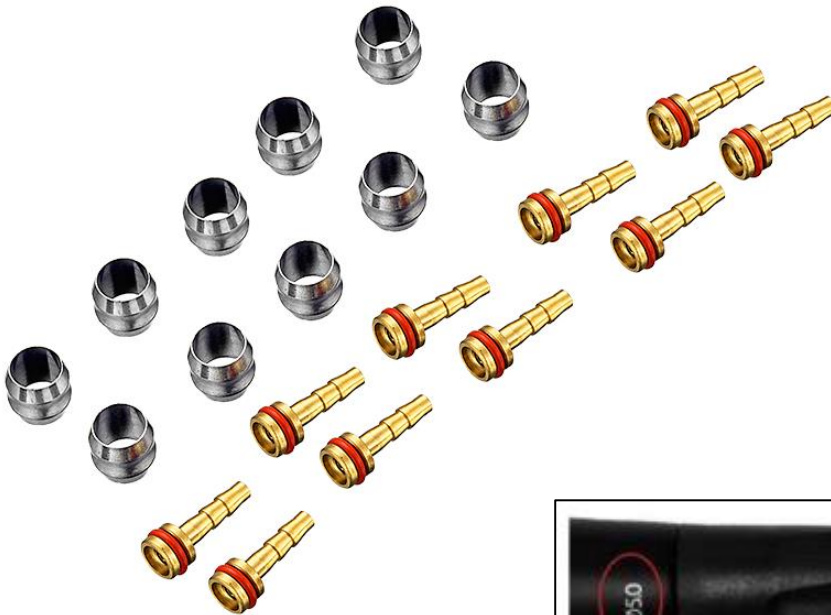

5.0 mm Olive and Barb 10 Pack (TE-BP024B)

5mm oil hose symbol printed on some levers.

5.0 mm Size Works for TRP DH-R EVO, E-MTB, Quadiem and SlateT4.

5.5 mm Olive and Barb 10 Pack (TE-BP024A)

5.5 mm Size Works for older TRP and Tektro hydraulic brake systems.