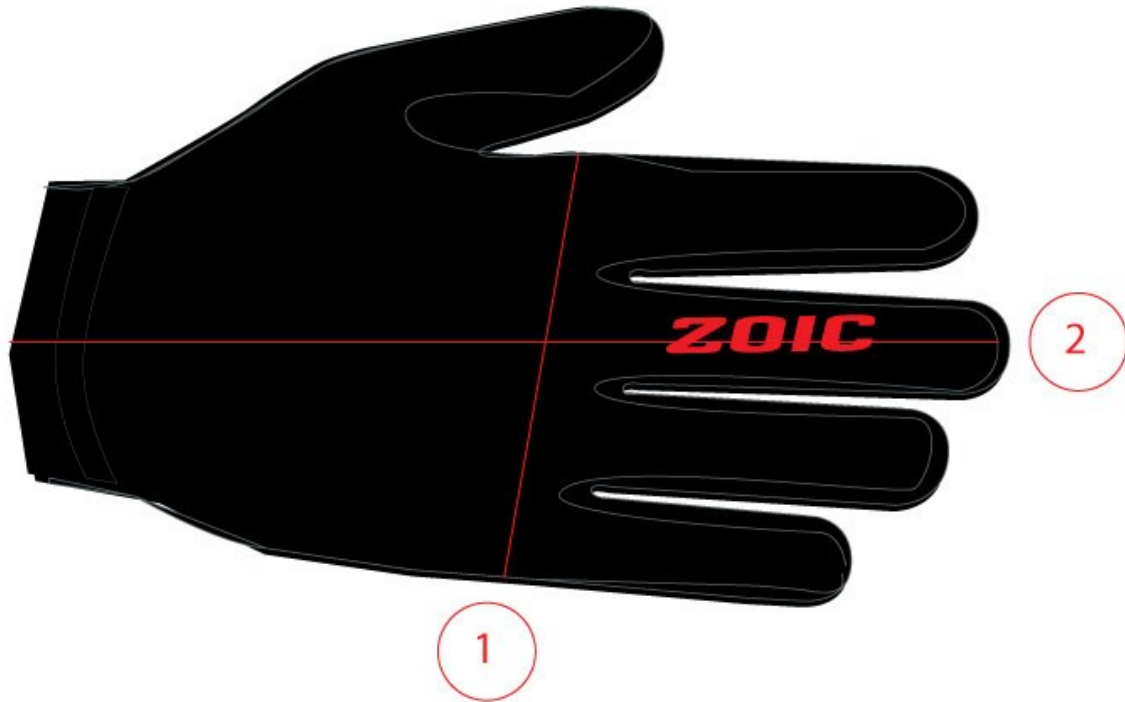

Size Chart - Glove

	Small		Medium		Large		X Large	
M'S BASE GLOVE	<i>Inch</i>	<i>CM</i>	<i>Inch</i>	<i>CM</i>	<i>Inch</i>	<i>CM</i>	<i>Inch</i>	<i>CM</i>
MEASURE AROUND KNUCKLES	7.95	20.2	8.27	21	8.58	21.8	8.9	22.6
MEASURE CUFF TO FINGERTIP	9.29	23.6	9.53	24.8	9.76	24.8	10	25.4
W'S GRACIE GLOVE	<i>Inch</i>	<i>CM</i>	<i>Inch</i>	<i>CM</i>	<i>Inch</i>	<i>CM</i>	<i>Inch</i>	<i>CM</i>
MEASURE AROUND KNUCKLES	6.97	17.7	7.28	18.5	7.6	19.3	7.91	20.1
MEASURE CUFF TO FINGERTIP	8.305	21.1	8.545	21.7	8.78	22.3	9.015	22.9