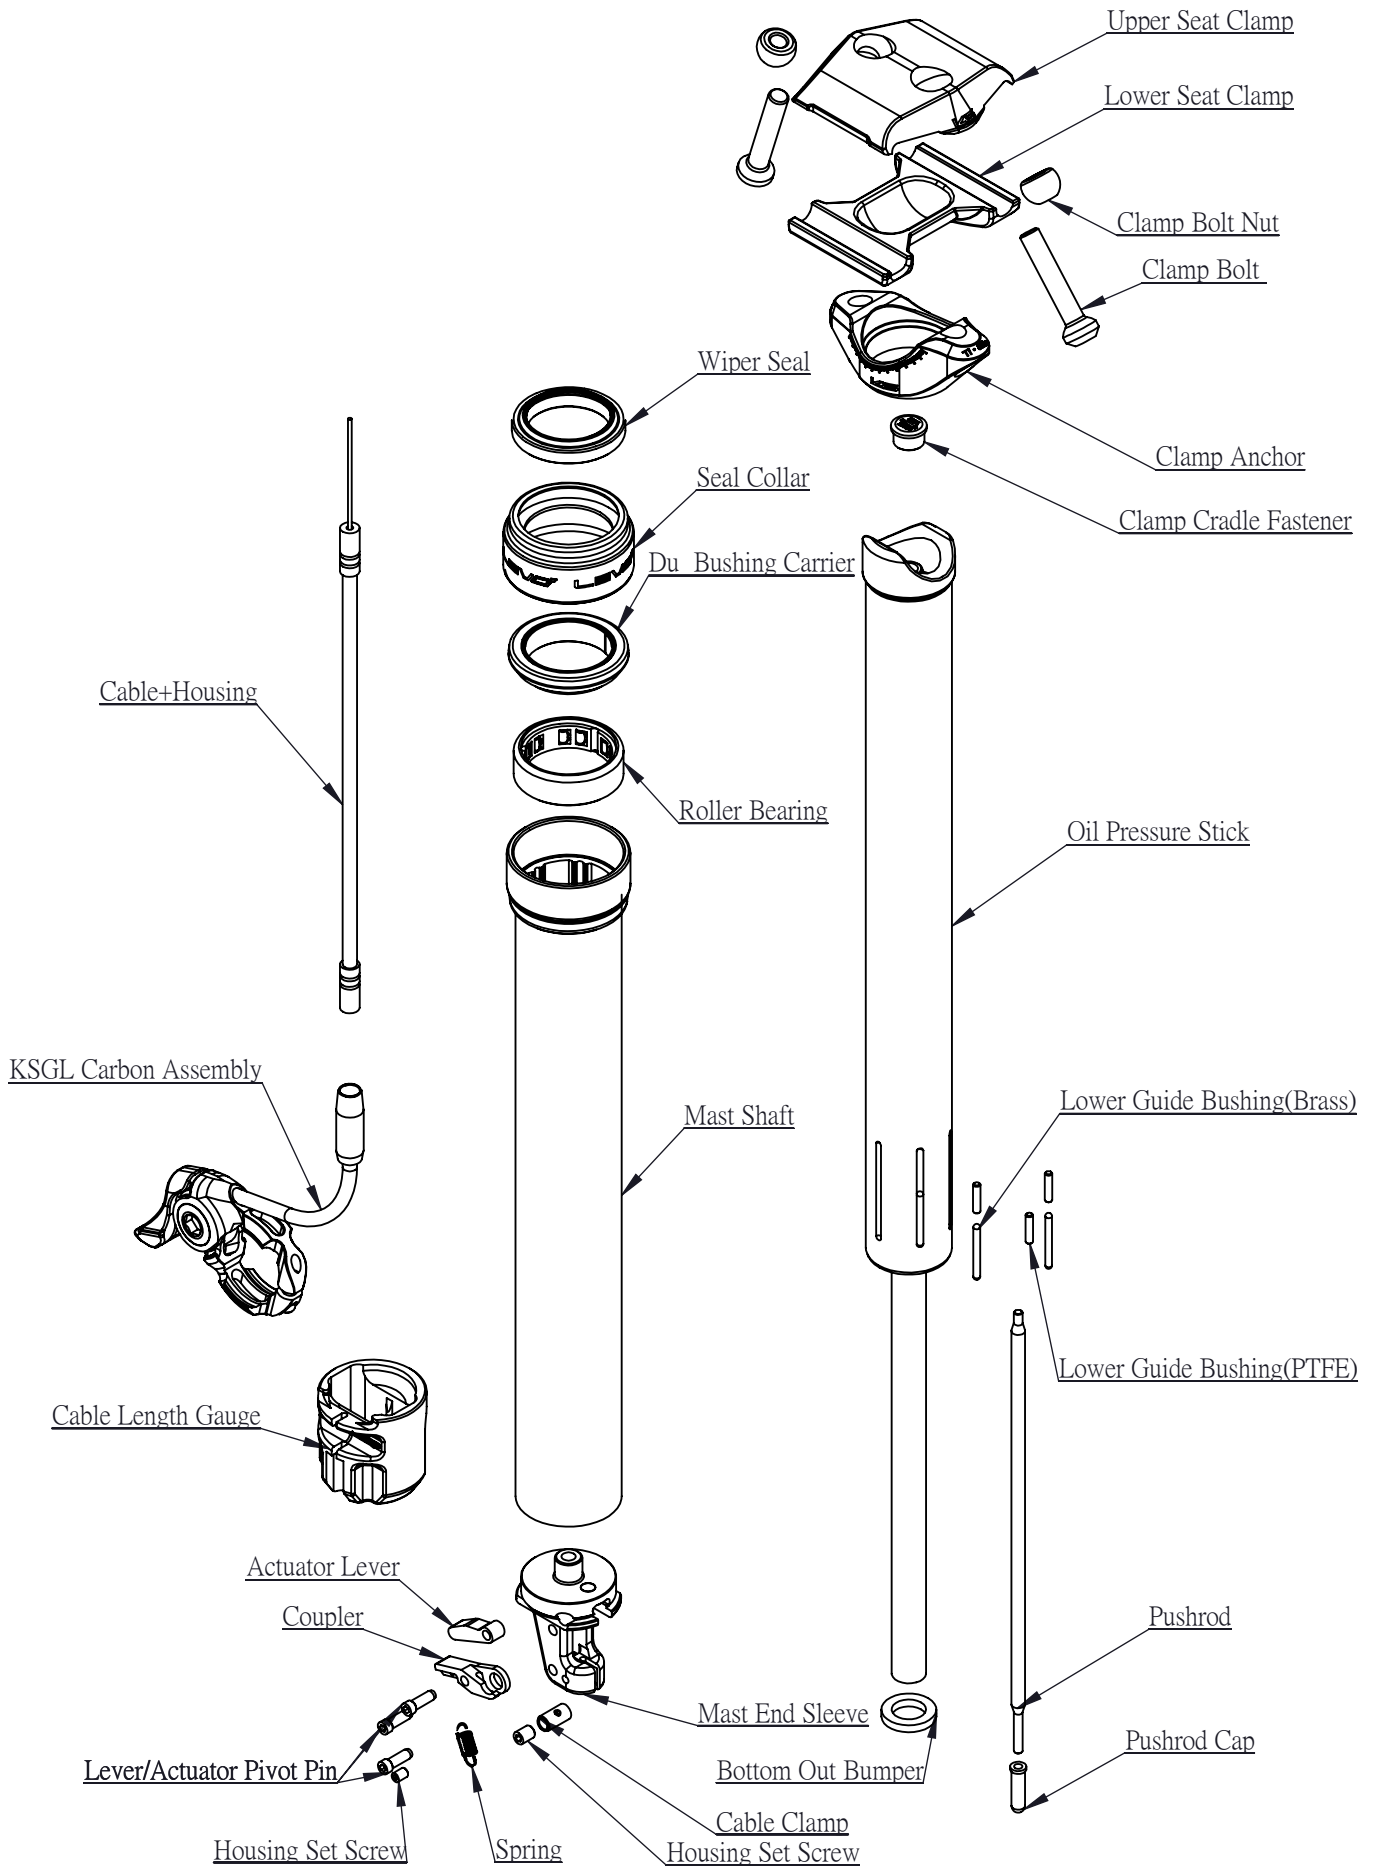

Model : 2018 LEV Ci (125/150/175mm) Date : 2018/01/25

Rev : A2

Model :2018 LEV Ci (125/150/175mm) Date : 2018/01/25

Rev : A2