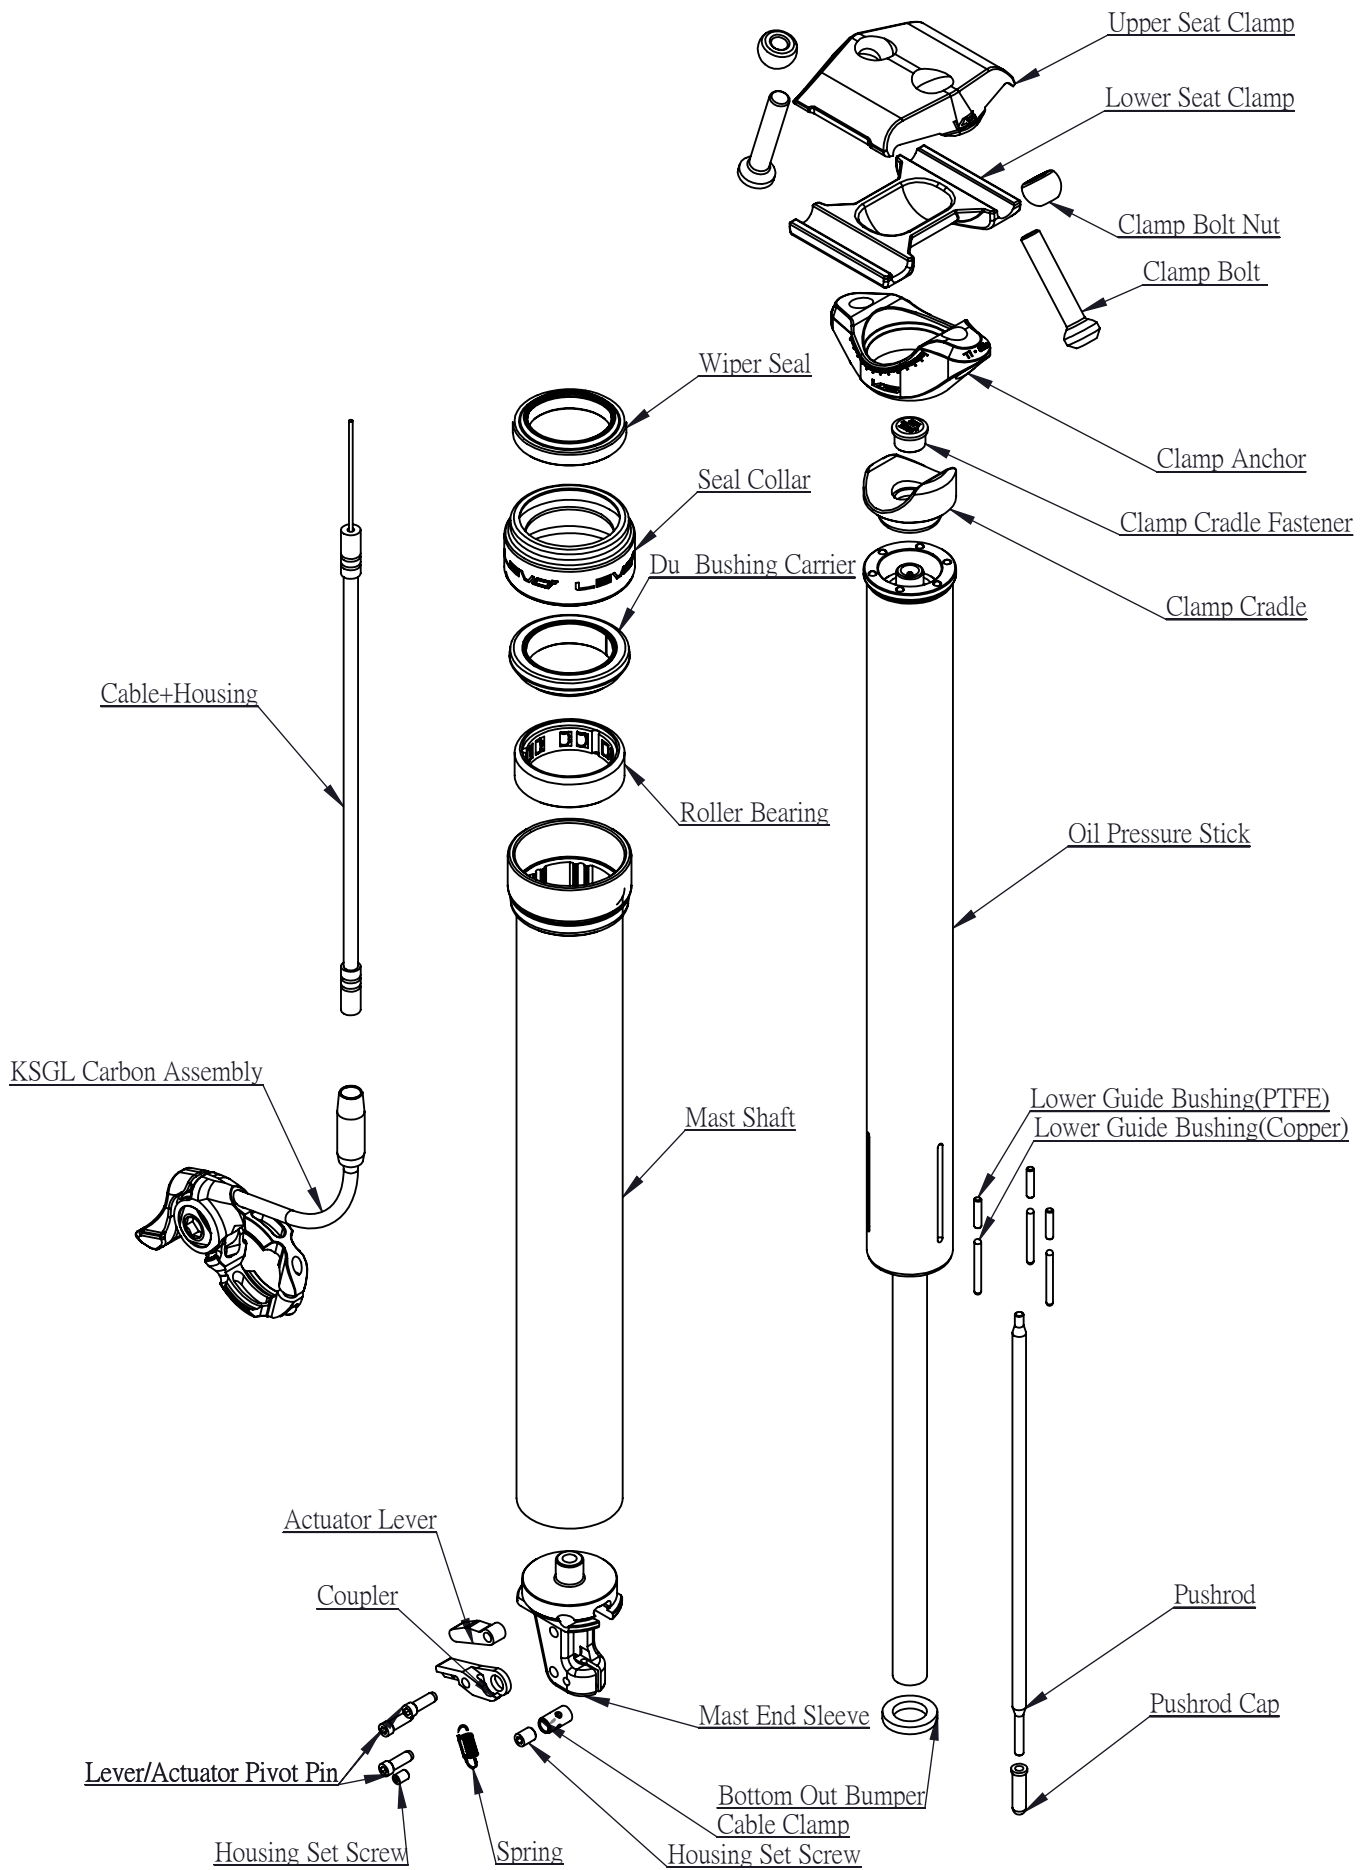

Model : 2017 LEV Ci (125/150/175mm) Date : 2017/03/02

Rev : a0

Model :2017 LEV Ci (125/150/175mm) Date : 2017/03/02

Rev :a0